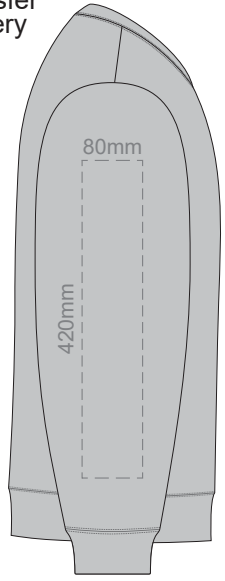

FRONT SUPREME SMALL

ASH
CHARCOAL
BLACK

10% of Actual Size
Colourflex Transfer
Faux Embroidery

FRONT SUPREME SMALL
Print area 280x200mm can be rotated to best suit.

BACK SUPREME SMALL
Print area 280x200mm can be rotated to best suit.
Branding area can be moved anywhere within the red line.

10% of Actual Size
Colourflex Transfer
Faux Embroidery

SIDE 1 SUPREME SMALL

SIDE 2 SUPREME SMALL

- ASH
- CHARCOAL
- BLACK

10% of Actual Size
Screen Print

FRONT SUPREME MEDIUM

BACK SUPREME MEDIUM

10% of Actual Size
Embroidery

FRONT SUPREME MEDIUM

ASH
CHARCOAL
BLACK

10% of Actual Size
Colourflex Transfer
Faux Embroidery

FRONT SUPREME MEDIUM
Print area 280x200mm can be rotated to best suit.

BACK SUPREME MEDIUM
Print area 280x200mm can be rotated to best suit.
Branding area can be moved anywhere within the red line.

SIDE 1 SUPREME MEDIUM

SIDE 2 SUPREME MEDIUM

10% of Actual Size
Colourflex Transfer
Faux Embroidery

ASH
CHARCOAL
BLACK

10% of Actual Size
Screen Print

FRONT SUPREME LARGE

BACK SUPREME LARGE

10% of Actual Size
Embroidery