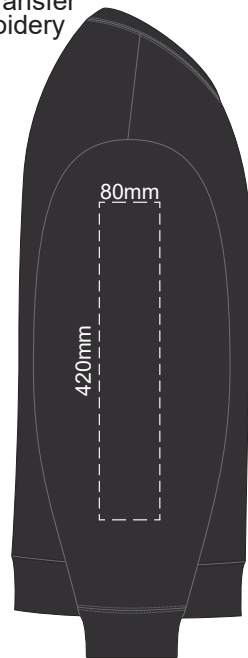

ASH
CHARCOAL
BLACK

10% of Actual Size
Colourflex Transfer
Faux Embroidery

FRONT SUPREME 3XL
Print area 280x200mm can be rotated to best suit.

BACK SUPREME 3XL
Print area 280x200mm can be rotated to best suit.
Branding area can be moved anywhere within the red line.

SIDE 1 SUPREME 3XL

SIDE 2 SUPREME 3XL

10% of Actual Size
Colourflex Transfer
Faux Embroidery

10% of Actual Size
Screen Print

**FRONT SUPREME 4XL
BLACK ONLY**

**BACK SUPREME 4XL
BLACK ONLY**

10% of Actual Size
Embroidery

**FRONT SUPREME 4XL
BLACK ONLY**

10% of Actual Size
Colourflex Transfer
Faux Embroidery

FRONT SUPREME 4XL
BLACK ONLY

Print area 280x200mm can be rotated to best suit.

BACK SUPREME 4XL
BLACK ONLY

Print area 280x200mm can be rotated to best suit.
Branding area can be moved anywhere within the red line.

SIDE 1 SUPREME
4XL

SIDE 2 SUPREME
4XL

10% of Actual Size
Colourflex Transfer
Faux Embroidery