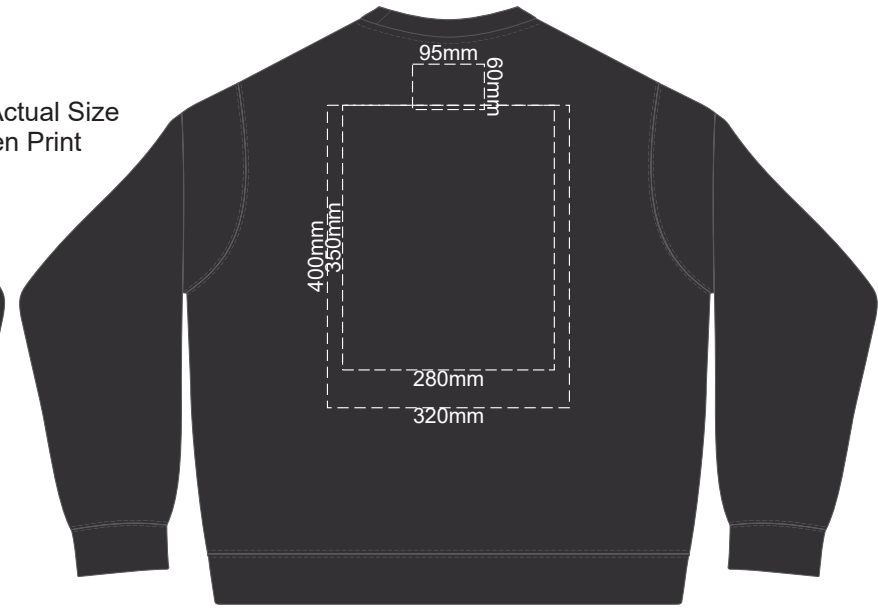

FRONT SUPREME XXL
Print area 280x200mm can be rotated to best suit.

BACK SUPREME XXL
Print area 280x200mm can be rotated to best suit.
Branding area can be moved anywhere within the red line.

**SIDE 1 SUPREME
2XL**

ASH
CHARCOAL
BLACK

10% of Actual Size
Colourflex Transfer
Faux Embroidery

FRONT SUPREME 3XL
Print area 280x200mm can be rotated to best suit.

BACK SUPREME 3XL
Print area 280x200mm can be rotated to best suit.
Branding area can be moved anywhere within the red line.

SIDE 1 SUPREME 3XL

SIDE 2 SUPREME 3XL

10% of Actual Size
Colourflex Transfer
Faux Embroidery

10% of Actual Size
Screen Print

**FRONT SUPREME 4XL
BLACK ONLY**

**BACK SUPREME 4XL
BLACK ONLY**

10% of Actual Size
Embroidery

**FRONT SUPREME 4XL
BLACK ONLY**

10% of Actual Size
Colourflex Transfer
Faux Embroidery

FRONT SUPREME 4XL
BLACK ONLY

Print area 280x200mm can be rotated to best suit.

BACK SUPREME 4XL
BLACK ONLY

Print area 280x200mm can be rotated to best suit.
Branding area can be moved anywhere within the red line.