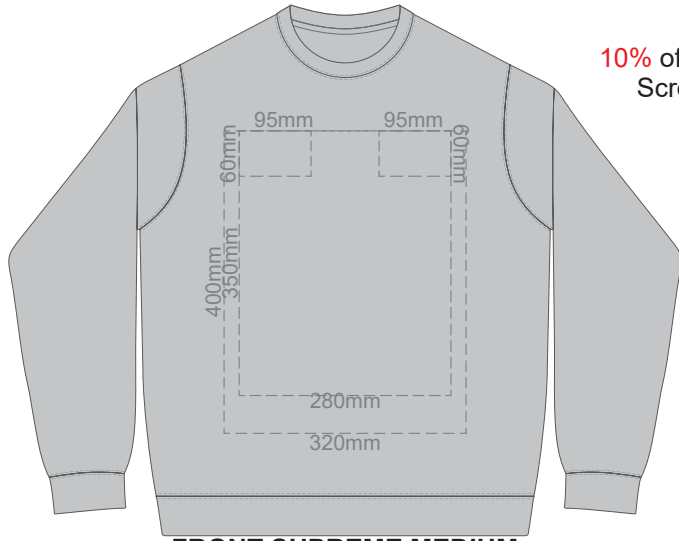

SIDE 1 SUPREME XS

SIDE 2 SUPREME XS

10% of Actual Size
Colourflex Transfer
Faux Embroidery

- ASH
- CHARCOAL
- BLACK

10% of Actual Size
Screen Print

FRONT SUPREME SMALL

BACK SUPREME SMALL

10% of Actual Size
Embroidery

FRONT SUPREME SMALL

ASH
CHARCOAL
BLACK

10% of Actual Size
Colourflex Transfer
Faux Embroidery

FRONT SUPREME SMALL
Print area 280x200mm can be rotated to best suit.

BACK SUPREME SMALL
Print area 280x200mm can be rotated to best suit.
Branding area can be moved anywhere within the red line.

10% of Actual Size
Colourflex Transfer
Faux Embroidery

SIDE 1 SUPREME SMALL

SIDE 2 SUPREME SMALL

- ASH
- CHARCOAL
- BLACK

10% of Actual Size
Screen Print

FRONT SUPREME MEDIUM

BACK SUPREME MEDIUM

10% of Actual Size
Embroidery

FRONT SUPREME MEDIUM

ASH
CHARCOAL
BLACK

10% of Actual Size
Colourflex Transfer
Faux Embroidery

FRONT SUPREME MEDIUM
Print area 280x200mm can be rotated to best suit.

BACK SUPREME MEDIUM
Print area 280x200mm can be rotated to best suit.
Branding area can be moved anywhere within the red line.