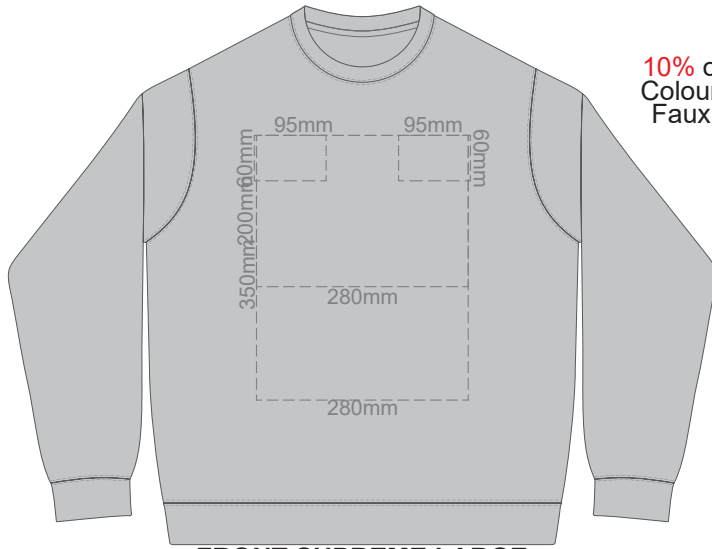

FRONT SUPREME SMALL

ASH
CHARCOAL
BLACK

10% of Actual Size
Colourflex Transfer
Faux Embroidery

FRONT SUPREME SMALL
Print area 280x200mm can be rotated to best suit.

BACK SUPREME SMALL
Print area 280x200mm can be rotated to best suit.
Branding area can be moved anywhere within the red line.

FRONT SUPREME MEDIUM

ASH
CHARCOAL
BLACK

10% of Actual Size
Colourflex Transfer
Faux Embroidery

FRONT SUPREME MEDIUM
Print area 280x200mm can be rotated to best suit.

BACK SUPREME MEDIUM
Print area 280x200mm can be rotated to best suit.
Branding area can be moved anywhere within the red line.

SIDE 1 SUPREME MEDIUM

SIDE 2 SUPREME MEDIUM

10% of Actual Size
Colourflex Transfer
Faux Embroidery

ASH
CHARCOAL
BLACK

10% of Actual Size
Screen Print

FRONT SUPREME LARGE

BACK SUPREME LARGE

10% of Actual Size
Embroidery

FRONT SUPREME LARGE

ASH
CHARCOAL
BLACK

10% of Actual Size
Colourflex Transfer
Faux Embroidery

FRONT SUPREME LARGE
Print area 280x200mm can be rotated to best suit.

BACK SUPREME LARGE
Print area 280x200mm can be rotated to best suit.
Branding area can be moved anywhere within the red line.