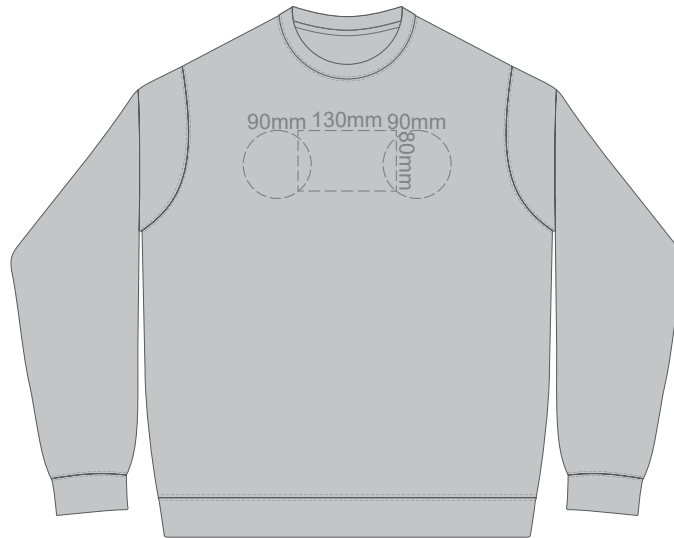

SIDE 1 SUPREME XS

SIDE 2 SUPREME XS

10% of Actual Size
Colourflex Transfer
Faux Embroidery

- ASH
- CHARCOAL
- BLACK

10% of Actual Size
Screen Print

FRONT SUPREME SMALL

BACK SUPREME SMALL

10% of Actual Size
Embroidery

FRONT SUPREME SMALL

ASH
CHARCOAL
BLACK

10% of Actual Size
Colourflex Transfer
Faux Embroidery

FRONT SUPREME SMALL
Print area 280x200mm can be rotated to best suit.

BACK SUPREME SMALL
Print area 280x200mm can be rotated to best suit.
Branding area can be moved anywhere within the red line.

10% of Actual Size
Colourflex Transfer
Faux Embroidery

SIDE 1 SUPREME SMALL

SIDE 2 SUPREME SMALL

- ASH
- CHARCOAL
- BLACK

10% of Actual Size
Screen Print

FRONT SUPREME MEDIUM

BACK SUPREME MEDIUM

10% of Actual Size
Embroidery

FRONT SUPREME MEDIUM

ASH
CHARCOAL
BLACK

10% of Actual Size
Colourflex Transfer
Faux Embroidery

FRONT SUPREME MEDIUM
Print area 280x200mm can be rotated to best suit.

BACK SUPREME MEDIUM
Print area 280x200mm can be rotated to best suit.
Branding area can be moved anywhere within the red line.