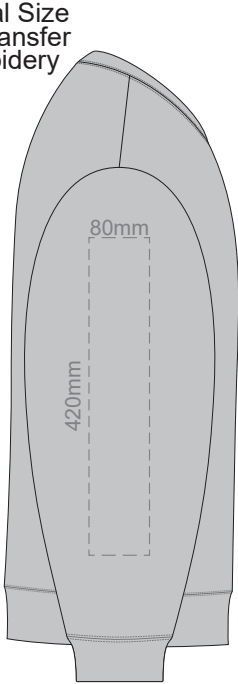

**SIDE 2 SUPREME
2XL**

10% of Actual Size
Colourflex Transfer
Faux Embroidery

ASH
CHARCOAL
BLACK

10% of Actual Size
Screen Print

FRONT SUPREME 3XL

BACK SUPREME 3XL

10% of Actual Size
Embroidery

FRONT SUPREME 3XL

ASH
CHARCOAL
BLACK

10% of Actual Size
Colourflex Transfer
Faux Embroidery

FRONT SUPREME 3XL
Print area 280x200mm can be rotated to best suit.

BACK SUPREME 3XL
Print area 280x200mm can be rotated to best suit.
Branding area can be moved anywhere within the red line.

SIDE 1 SUPREME 3XL

SIDE 2 SUPREME 3XL

10% of Actual Size
Colourflex Transfer
Faux Embroidery

10% of Actual Size
Screen Print

**FRONT SUPREME 4XL
BLACK ONLY**

**BACK SUPREME 4XL
BLACK ONLY**

10% of Actual Size
Embroidery

**FRONT SUPREME 4XL
BLACK ONLY**

10% of Actual Size
Colourflex Transfer
Faux Embroidery

FRONT SUPREME 4XL
BLACK ONLY

Print area 280x200mm can be rotated to best suit.

BACK SUPREME 4XL
BLACK ONLY

Print area 280x200mm can be rotated to best suit.
Branding area can be moved anywhere within the red line.