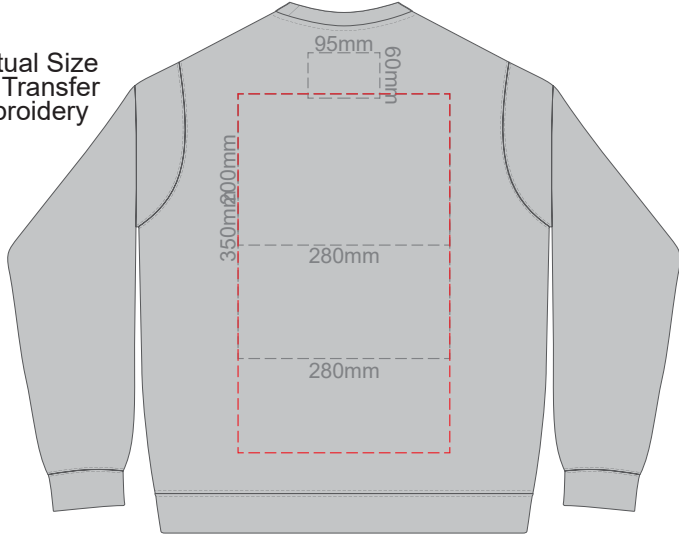

SIDE 1 SUPREME XS

SIDE 2 SUPREME XS

10% of Actual Size
Colourflex Transfer
Faux Embroidery

- ASH
- CHARCOAL
- BLACK

10% of Actual Size
Screen Print

FRONT SUPREME SMALL

BACK SUPREME SMALL

10% of Actual Size
Embroidery

FRONT SUPREME SMALL

ASH
CHARCOAL
BLACK

10% of Actual Size
Colourflex Transfer
Faux Embroidery

FRONT SUPREME SMALL
Print area 280x200mm can be rotated to best suit.

BACK SUPREME SMALL
Print area 280x200mm can be rotated to best suit.
Branding area can be moved anywhere within the red line.

10% of Actual Size
Colourflex Transfer
Faux Embroidery

SIDE 1 SUPREME SMALL

SIDE 2 SUPREME SMALL

- ASH
- CHARCOAL
- BLACK

10% of Actual Size
Screen Print

FRONT SUPREME MEDIUM

BACK SUPREME MEDIUM

10% of Actual Size
Embroidery

FRONT SUPREME MEDIUM

ASH
CHARCOAL
BLACK

10% of Actual Size
Colourflex Transfer
Faux Embroidery

FRONT SUPREME MEDIUM
Print area 280x200mm can be rotated to best suit.

BACK SUPREME MEDIUM
Print area 280x200mm can be rotated to best suit.
Branding area can be moved anywhere within the red line.