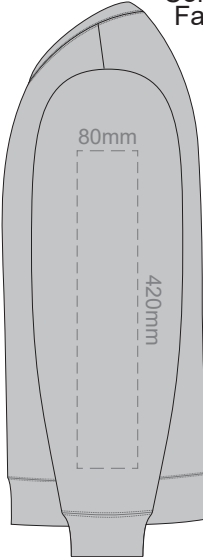

SIDE 1 SUPREME XS

SIDE 2 SUPREME XS

10% of Actual Size
Colourflex Transfer
Faux Embroidery

- ASH
- CHARCOAL
- BLACK

10% of Actual Size
Screen Print

FRONT SUPREME SMALL

BACK SUPREME SMALL

10% of Actual Size
Embroidery

FRONT SUPREME SMALL

ASH
CHARCOAL
BLACK

10% of Actual Size
Colourflex Transfer
Faux Embroidery

FRONT SUPREME SMALL
Print area 280x200mm can be rotated to best suit.

BACK SUPREME SMALL
Print area 280x200mm can be rotated to best suit.
Branding area can be moved anywhere within the red line.

10% of Actual Size
Colourflex Transfer
Faux Embroidery

SIDE 1 SUPREME SMALL

SIDE 2 SUPREME SMALL

- ASH
- CHARCOAL
- BLACK

10% of Actual Size
Screen Print

FRONT SUPREME MEDIUM

BACK SUPREME MEDIUM

10% of Actual Size
Embroidery

FRONT SUPREME MEDIUM

ASH
CHARCOAL
BLACK

10% of Actual Size
Colourflex Transfer
Faux Embroidery

FRONT SUPREME MEDIUM
Print area 280x200mm can be rotated to best suit.

BACK SUPREME MEDIUM
Print area 280x200mm can be rotated to best suit.
Branding area can be moved anywhere within the red line.