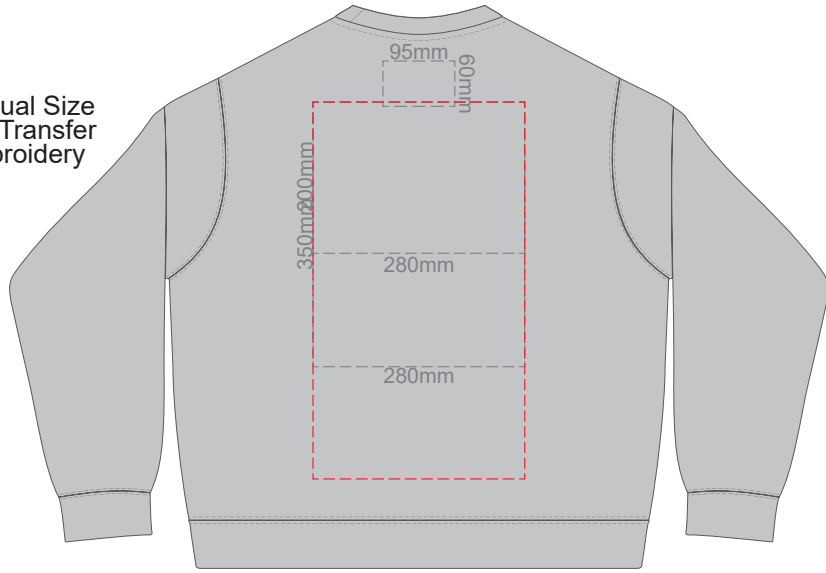

BACK SUPREME XL
Print area 280x200mm can be rotated to best suit.
Branding area can be moved anywhere within the red line.

10% of Actual Size
Colourflex Transfer
Faux Embroidery

SIDE 1 SUPREME XL

SIDE 2 SUPREME XL

FRONT SUPREME XXL
Print area 280x200mm can be rotated to best suit.

BACK SUPREME XXL
Print area 280x200mm can be rotated to best suit.
Branding area can be moved anywhere within the red line.

**SIDE 1 SUPREME
2XL**

**SIDE 2 SUPREME
2XL**

10% of Actual Size
Colourflex Transfer
Faux Embroidery

ASH
CHARCOAL
BLACK

10% of Actual Size
Screen Print

FRONT SUPREME 3XL

BACK SUPREME 3XL

10% of Actual Size
Embroidery

FRONT SUPREME 3XL

ASH
CHARCOAL
BLACK

10% of Actual Size
Colourflex Transfer
Faux Embroidery

FRONT SUPREME 3XL
Print area 280x200mm can be rotated to best suit.

BACK SUPREME 3XL
Print area 280x200mm can be rotated to best suit.
Branding area can be moved anywhere within the red line.