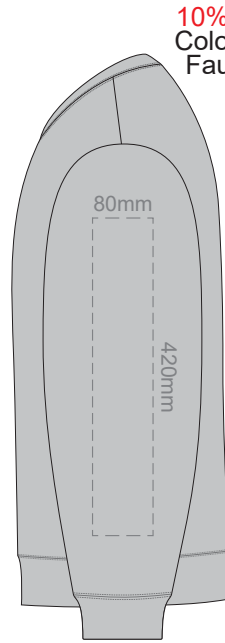

FRONT SUPREME MEDIUM

ASH
CHARCOAL
BLACK

10% of Actual Size
Colourflex Transfer
Faux Embroidery

FRONT SUPREME MEDIUM
Print area 280x200mm can be rotated to best suit.

BACK SUPREME MEDIUM
Print area 280x200mm can be rotated to best suit.
Branding area can be moved anywhere within the red line.

SIDE 1 SUPREME MEDIUM

SIDE 2 SUPREME MEDIUM

10% of Actual Size
Colourflex Transfer
Faux Embroidery

ASH
CHARCOAL
BLACK

10% of Actual Size
Screen Print

FRONT SUPREME LARGE

BACK SUPREME LARGE

10% of Actual Size
Embroidery

FRONT SUPREME LARGE

ASH
CHARCOAL
BLACK

10% of Actual Size
Colourflex Transfer
Faux Embroidery

FRONT SUPREME LARGE
Print area 280x200mm can be rotated to best suit.

BACK SUPREME LARGE
Print area 280x200mm can be rotated to best suit.
Branding area can be moved anywhere within the red line.

10% of Actual Size
Colourflex Transfer
Faux Embroidery

SIDE 1 SUPREME LARGE

SIDE 2 SUPREME LARGE

- ASH
- CHARCOAL
- BLACK

ASH
CHARCOAL
BLACK

10% of Actual Size
Colourflex Transfer
Faux Embroidery

FRONT SUPREME XL
Print area 280x200mm can be rotated to best suit.