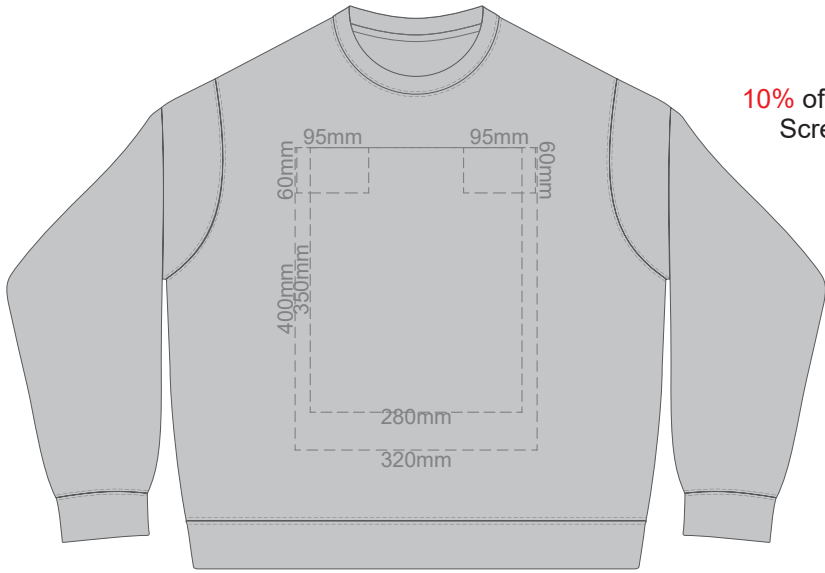

BACK SUPREME XL
Print area 280x200mm can be rotated to best suit.
Branding area can be moved anywhere within the red line.

10% of Actual Size
Colourflex Transfer
Faux Embroidery

SIDE 1 SUPREME XL

SIDE 2 SUPREME XL

FRONT SUPREME XXL
Print area 280x200mm can be rotated to best suit.

BACK SUPREME XXL
Print area 280x200mm can be rotated to best suit.
Branding area can be moved anywhere within the red line.

**SIDE 1 SUPREME
2XL**

**SIDE 2 SUPREME
2XL**

10% of Actual Size
Colourflex Transfer
Faux Embroidery

ASH
CHARCOAL
BLACK

10% of Actual Size
Screen Print

FRONT SUPREME 3XL

BACK SUPREME 3XL

10% of Actual Size
Embroidery

FRONT SUPREME 3XL