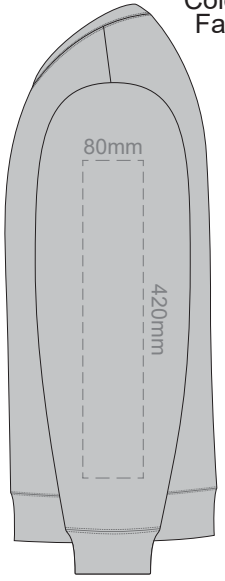

FRONT SUPREME SMALL

ASH
CHARCOAL
BLACK

10% of Actual Size
Colourflex Transfer
Faux Embroidery

FRONT SUPREME SMALL
Print area 280x200mm can be rotated to best suit.

BACK SUPREME SMALL
Print area 280x200mm can be rotated to best suit.
Branding area can be moved anywhere within the red line.

10% of Actual Size
Colourflex Transfer
Faux Embroidery

SIDE 1 SUPREME SMALL

SIDE 2 SUPREME SMALL

- ASH
- CHARCOAL
- BLACK

10% of Actual Size
Screen Print

FRONT SUPREME MEDIUM

BACK SUPREME MEDIUM

10% of Actual Size
Embroidery

FRONT SUPREME MEDIUM

ASH
CHARCOAL
BLACK

10% of Actual Size
Colourflex Transfer
Faux Embroidery

FRONT SUPREME MEDIUM
Print area 280x200mm can be rotated to best suit.

BACK SUPREME MEDIUM
Print area 280x200mm can be rotated to best suit.
Branding area can be moved anywhere within the red line.

SIDE 1 SUPREME MEDIUM

SIDE 2 SUPREME MEDIUM

10% of Actual Size
Colourflex Transfer
Faux Embroidery

ASH
CHARCOAL
BLACK

10% of Actual Size
Screen Print

FRONT SUPREME LARGE

BACK SUPREME LARGE

10% of Actual Size
Embroidery