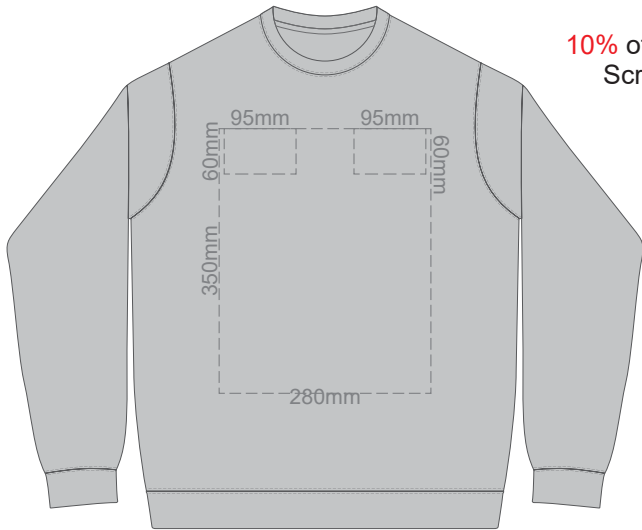

- ASH
- CHARCOAL
- BLACK

ASH
CHARCOAL
BLACK

10% of Actual Size
Colourflex Transfer
Faux Embroidery

FRONT SUPREME XS
Print area 280x200mm can be rotated to best suit.

BACK SUPREME XS
Print area 280x200mm can be rotated to best suit.
Branding area can be moved anywhere within the red line.

SIDE 1 SUPREME XS

SIDE 2 SUPREME XS

10% of Actual Size
Colourflex Transfer
Faux Embroidery

- ASH
- CHARCOAL
- BLACK

10% of Actual Size
Screen Print

FRONT SUPREME SMALL

BACK SUPREME SMALL

10% of Actual Size
Embroidery

FRONT SUPREME SMALL

ASH
CHARCOAL
BLACK

10% of Actual Size
Colourflex Transfer
Faux Embroidery

FRONT SUPREME SMALL
Print area 280x200mm can be rotated to best suit.

BACK SUPREME SMALL
Print area 280x200mm can be rotated to best suit.
Branding area can be moved anywhere within the red line.

FRONT SUPREME MEDIUM

ASH
CHARCOAL
BLACK

10% of Actual Size
Colourflex Transfer
Faux Embroidery

FRONT SUPREME MEDIUM
Print area 280x200mm can be rotated to best suit.

BACK SUPREME MEDIUM
Print area 280x200mm can be rotated to best suit.
Branding area can be moved anywhere within the red line.