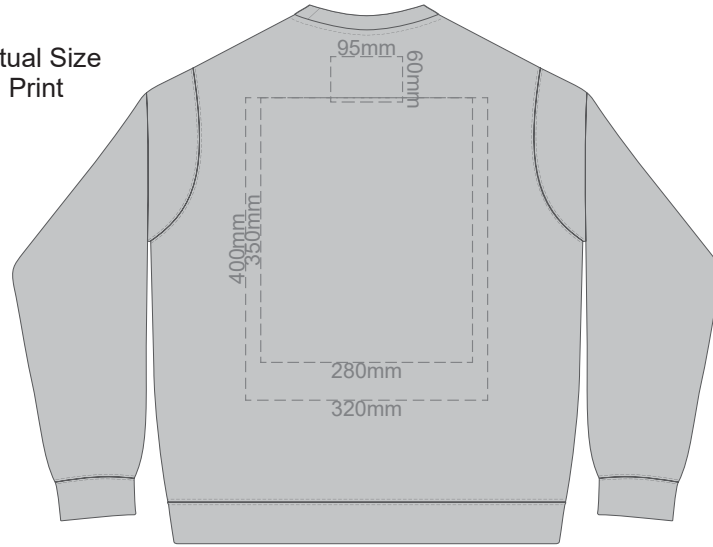

FRONT SUPREME SMALL

ASH
CHARCOAL
BLACK

10% of Actual Size
Colourflex Transfer
Faux Embroidery

FRONT SUPREME SMALL
Print area 280x200mm can be rotated to best suit.

BACK SUPREME SMALL
Print area 280x200mm can be rotated to best suit.
Branding area can be moved anywhere within the red line.

FRONT SUPREME MEDIUM

ASH
CHARCOAL
BLACK

10% of Actual Size
Colourflex Transfer
Faux Embroidery

FRONT SUPREME MEDIUM
Print area 280x200mm can be rotated to best suit.

BACK SUPREME MEDIUM
Print area 280x200mm can be rotated to best suit.
Branding area can be moved anywhere within the red line.

SIDE 1 SUPREME MEDIUM

SIDE 2 SUPREME MEDIUM

10% of Actual Size
Colourflex Transfer
Faux Embroidery

ASH
CHARCOAL
BLACK

10% of Actual Size
Screen Print

FRONT SUPREME LARGE

BACK SUPREME LARGE

10% of Actual Size
Embroidery

FRONT SUPREME LARGE

ASH
CHARCOAL
BLACK

10% of Actual Size
Colourflex Transfer
Faux Embroidery

FRONT SUPREME LARGE
Print area 280x200mm can be rotated to best suit.

BACK SUPREME LARGE
Print area 280x200mm can be rotated to best suit.
Branding area can be moved anywhere within the red line.