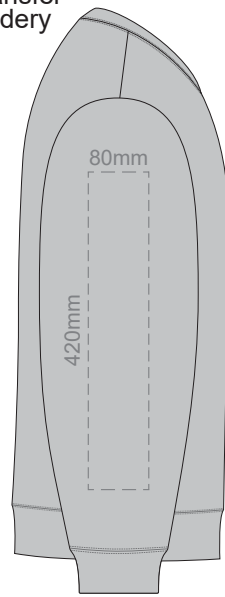

SIDE 1 SUPREME MEDIUM

SIDE 2 SUPREME MEDIUM

10% of Actual Size
Colourflex Transfer
Faux Embroidery

ASH
CHARCOAL
BLACK

10% of Actual Size
Screen Print

FRONT SUPREME LARGE

BACK SUPREME LARGE

10% of Actual Size
Embroidery

FRONT SUPREME LARGE

ASH
CHARCOAL
BLACK

10% of Actual Size
Colourflex Transfer
Faux Embroidery

FRONT SUPREME LARGE
Print area 280x200mm can be rotated to best suit.

BACK SUPREME LARGE
Print area 280x200mm can be rotated to best suit.
Branding area can be moved anywhere within the red line.

10% of Actual Size
Colourflex Transfer
Faux Embroidery

SIDE 1 SUPREME LARGE

SIDE 2 SUPREME LARGE

- ASH
- CHARCOAL
- BLACK

ASH
CHARCOAL
BLACK

10% of Actual Size
Colourflex Transfer
Faux Embroidery

FRONT SUPREME XL
Print area 280x200mm can be rotated to best suit.

BACK SUPREME XL
Print area 280x200mm can be rotated to best suit.
Branding area can be moved anywhere within the red line.

10% of Actual Size
Colourflex Transfer
Faux Embroidery

SIDE 1 SUPREME XL

SIDE 2 SUPREME XL