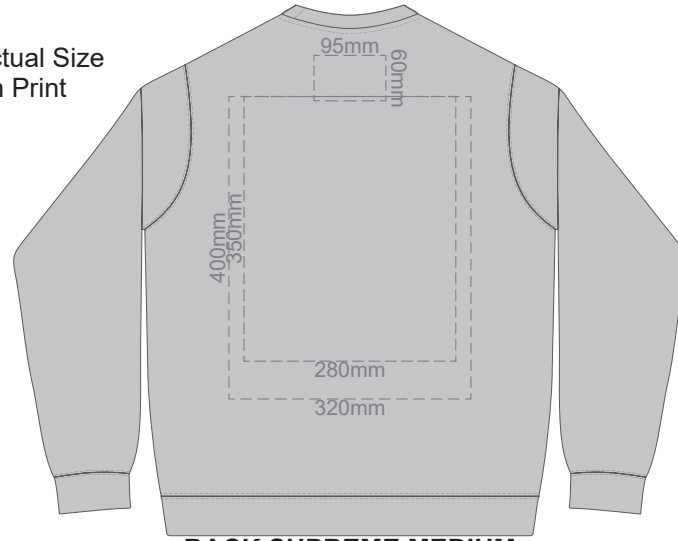

SIDE 1 SUPREME XS

SIDE 2 SUPREME XS

10% of Actual Size
Colourflex Transfer
Faux Embroidery

- ASH
- CHARCOAL
- BLACK

10% of Actual Size
Screen Print

FRONT SUPREME SMALL

BACK SUPREME SMALL

10% of Actual Size
Embroidery

FRONT SUPREME SMALL

ASH
CHARCOAL
BLACK

10% of Actual Size
Colourflex Transfer
Faux Embroidery

FRONT SUPREME SMALL
Print area 280x200mm can be rotated to best suit.

BACK SUPREME SMALL
Print area 280x200mm can be rotated to best suit.
Branding area can be moved anywhere within the red line.

10% of Actual Size
Colourflex Transfer
Faux Embroidery

SIDE 1 SUPREME SMALL

SIDE 2 SUPREME SMALL

- ASH
- CHARCOAL
- BLACK

10% of Actual Size
Screen Print

FRONT SUPREME MEDIUM

BACK SUPREME MEDIUM

10% of Actual Size
Embroidery

FRONT SUPREME MEDIUM

ASH
CHARCOAL
BLACK

10% of Actual Size
Colourflex Transfer
Faux Embroidery

FRONT SUPREME MEDIUM
Print area 280x200mm can be rotated to best suit.

BACK SUPREME MEDIUM
Print area 280x200mm can be rotated to best suit.
Branding area can be moved anywhere within the red line.