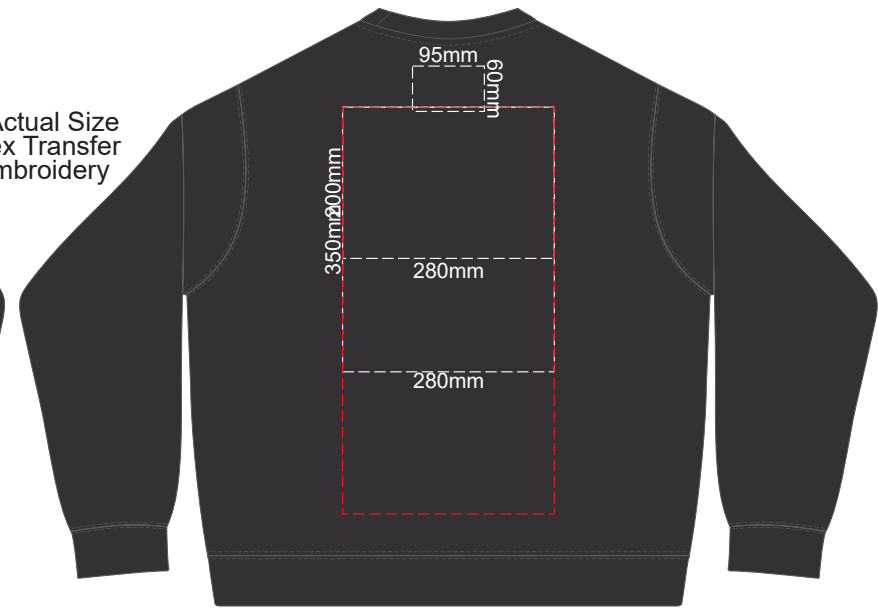

FRONT SUPREME XXL
Print area 280x200mm can be rotated to best suit.

BACK SUPREME XXL
Print area 280x200mm can be rotated to best suit.
Branding area can be moved anywhere within the red line.

**SIDE 1 SUPREME
2XL**

ASH
CHARCOAL
BLACK

10% of Actual Size
Colourflex Transfer
Faux Embroidery

FRONT SUPREME 3XL
Print area 280x200mm can be rotated to best suit.

BACK SUPREME 3XL
Print area 280x200mm can be rotated to best suit.
Branding area can be moved anywhere within the red line.

SIDE 1 SUPREME 3XL

SIDE 2 SUPREME 3XL

10% of Actual Size
Colourflex Transfer
Faux Embroidery

10% of Actual Size
Screen Print

**FRONT SUPREME 4XL
BLACK ONLY**

**BACK SUPREME 4XL
BLACK ONLY**

10% of Actual Size
Embroidery

**FRONT SUPREME 4XL
BLACK ONLY**

10% of Actual Size
Colourflex Transfer
Faux Embroidery

FRONT SUPREME 4XL
BLACK ONLY

Print area 280x200mm can be rotated to best suit.

BACK SUPREME 4XL
BLACK ONLY

Print area 280x200mm can be rotated to best suit.
Branding area can be moved anywhere within the red line.