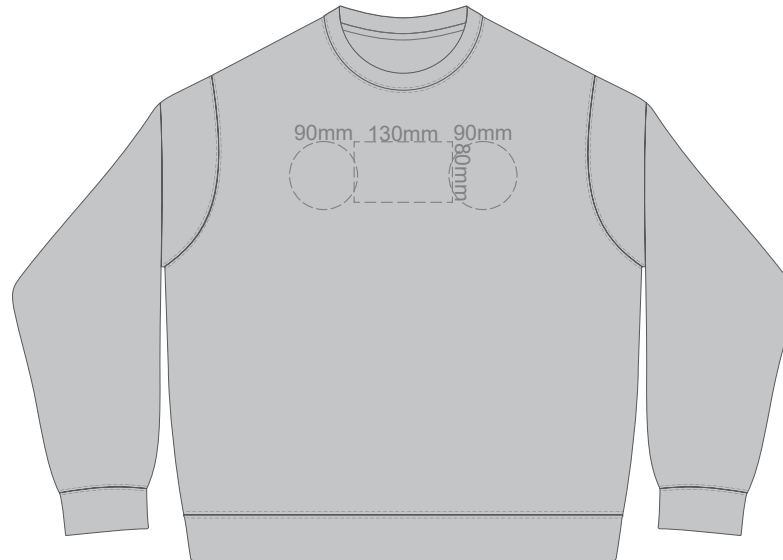

FRONT SUPREME LARGE

ASH
CHARCOAL
BLACK

10% of Actual Size
Colourflex Transfer
Faux Embroidery

FRONT SUPREME LARGE
Print area 280x200mm can be rotated to best suit.

BACK SUPREME LARGE
Print area 280x200mm can be rotated to best suit.
Branding area can be moved anywhere within the red line.

10% of Actual Size
Colourflex Transfer
Faux Embroidery

SIDE 1 SUPREME LARGE

SIDE 2 SUPREME LARGE

- ASH
- CHARCOAL
- BLACK

ASH
CHARCOAL
BLACK

10% of Actual Size
Colourflex Transfer
Faux Embroidery

FRONT SUPREME XL
Print area 280x200mm can be rotated to best suit.

BACK SUPREME XL
Print area 280x200mm can be rotated to best suit.
Branding area can be moved anywhere within the red line.

10% of Actual Size
Colourflex Transfer
Faux Embroidery

SIDE 1 SUPREME XL

SIDE 2 SUPREME XL

- ASH
- CHARCOAL
- BLACK

10% of Actual Size
Screen Print

BACK SUPREME XXL

FRONT SUPREME XXL

10% of Actual Size
Embroidery

FRONT SUPREME XXL

ASH
CHARCOAL
BLACK

10% of Actual Size
Colourflex Transfer
Faux Embroidery