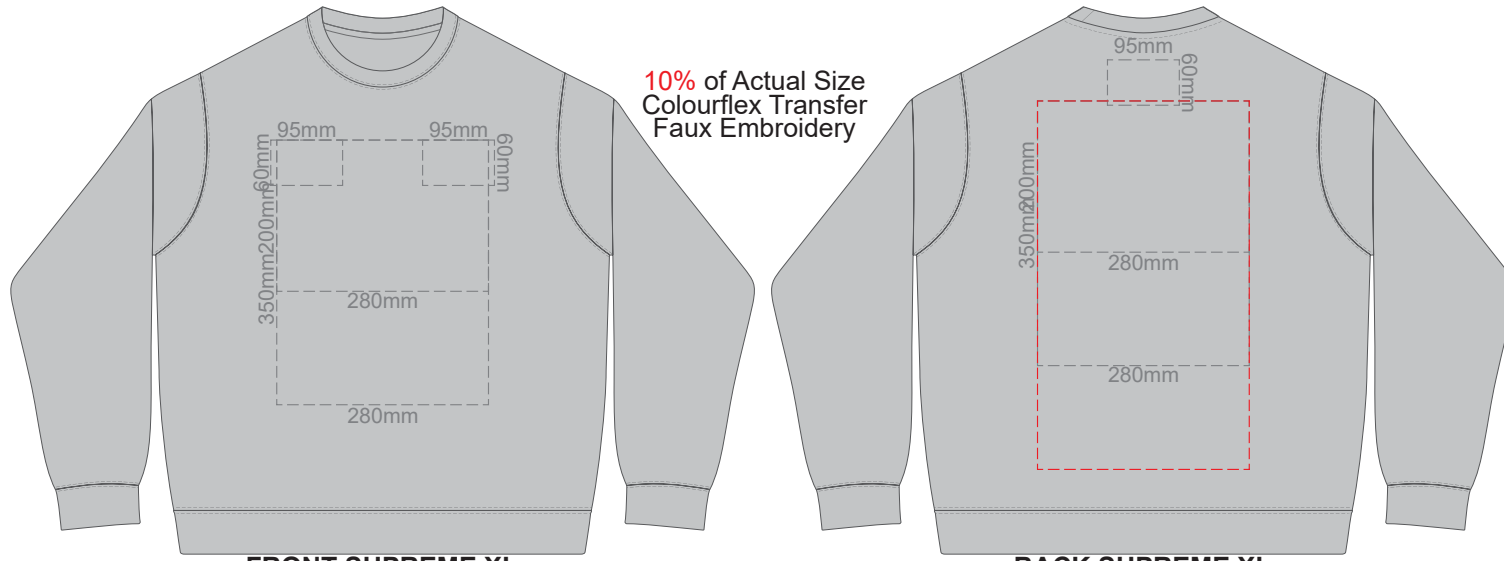

FRONT SUPREME MEDIUM

ASH
CHARCOAL
BLACK

10% of Actual Size
Colourflex Transfer
Faux Embroidery

FRONT SUPREME MEDIUM
Print area 280x200mm can be rotated to best suit.

BACK SUPREME MEDIUM
Print area 280x200mm can be rotated to best suit.
Branding area can be moved anywhere within the red line.

FRONT SUPREME LARGE

ASH
CHARCOAL
BLACK

10% of Actual Size
Colourflex Transfer
Faux Embroidery

FRONT SUPREME LARGE
Print area 280x200mm can be rotated to best suit.

BACK SUPREME LARGE
Print area 280x200mm can be rotated to best suit.
Branding area can be moved anywhere within the red line.

10% of Actual Size
Colourflex Transfer
Faux Embroidery

SIDE 1 SUPREME LARGE

SIDE 2 SUPREME LARGE

- ASH
- CHARCOAL
- BLACK

ASH
CHARCOAL
BLACK

10% of Actual Size
Colourflex Transfer
Faux Embroidery

FRONT SUPREME XL
Print area 280x200mm can be rotated to best suit.

BACK SUPREME XL
Print area 280x200mm can be rotated to best suit.
Branding area can be moved anywhere within the red line.

10% of Actual Size
Colourflex Transfer
Faux Embroidery

SIDE 1 SUPREME XL

SIDE 2 SUPREME XL