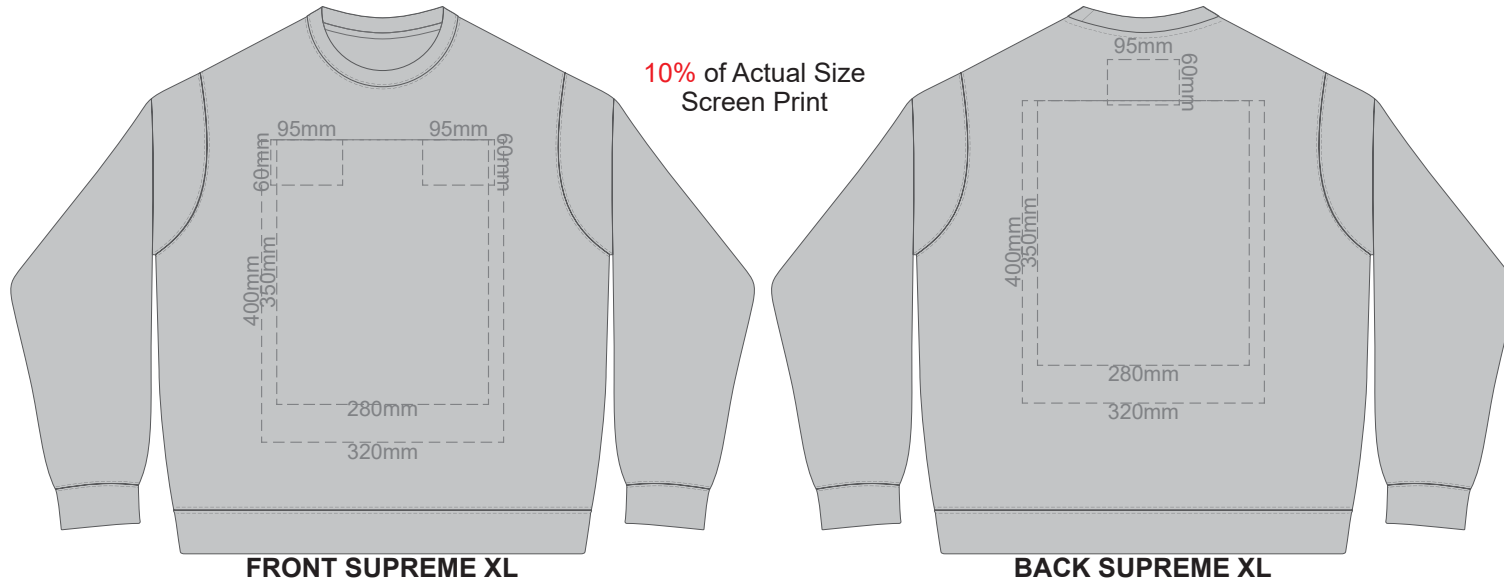

SIDE 1 SUPREME MEDIUM

SIDE 2 SUPREME MEDIUM

10% of Actual Size
Colourflex Transfer
Faux Embroidery

ASH
CHARCOAL
BLACK

10% of Actual Size
Screen Print

FRONT SUPREME LARGE

BACK SUPREME LARGE

10% of Actual Size
Embroidery

FRONT SUPREME LARGE

ASH
CHARCOAL
BLACK

10% of Actual Size
Colourflex Transfer
Faux Embroidery

FRONT SUPREME LARGE
Print area 280x200mm can be rotated to best suit.

BACK SUPREME LARGE
Print area 280x200mm can be rotated to best suit.
Branding area can be moved anywhere within the red line.

10% of Actual Size
Colourflex Transfer
Faux Embroidery

SIDE 1 SUPREME LARGE

SIDE 2 SUPREME LARGE

- ASH
- CHARCOAL
- BLACK

ASH
CHARCOAL
BLACK

10% of Actual Size
Colourflex Transfer
Faux Embroidery

FRONT SUPREME XL
Print area 280x200mm can be rotated to best suit.

BACK SUPREME XL
Print area 280x200mm can be rotated to best suit.
Branding area can be moved anywhere within the red line.

10% of Actual Size
Colourflex Transfer
Faux Embroidery

SIDE 1 SUPREME XL

SIDE 2 SUPREME XL