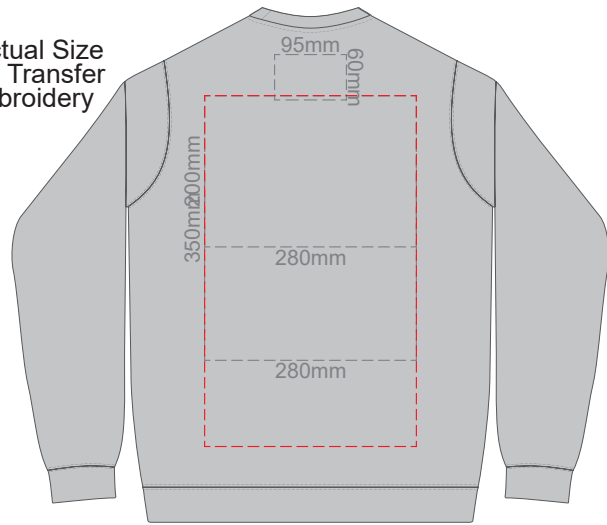

- ASH
- CHARCOAL
- BLACK

ASH
CHARCOAL
BLACK

10% of Actual Size
Colourflex Transfer
Faux Embroidery

FRONT SUPREME XS
Print area 280x200mm can be rotated to best suit.

BACK SUPREME XS
Print area 280x200mm can be rotated to best suit.
Branding area can be moved anywhere within the red line.

SIDE 1 SUPREME XS

SIDE 2 SUPREME XS

10% of Actual Size
Colourflex Transfer
Faux Embroidery

- ASH
- CHARCOAL
- BLACK

10% of Actual Size
Screen Print

FRONT SUPREME SMALL

BACK SUPREME SMALL

10% of Actual Size
Embroidery

FRONT SUPREME SMALL

ASH
CHARCOAL
BLACK

10% of Actual Size
Colourflex Transfer
Faux Embroidery

FRONT SUPREME SMALL
Print area 280x200mm can be rotated to best suit.

BACK SUPREME SMALL
Print area 280x200mm can be rotated to best suit.
Branding area can be moved anywhere within the red line.

FRONT SUPREME MEDIUM

ASH
CHARCOAL
BLACK

10% of Actual Size
Colourflex Transfer
Faux Embroidery

FRONT SUPREME MEDIUM
Print area 280x200mm can be rotated to best suit.

BACK SUPREME MEDIUM
Print area 280x200mm can be rotated to best suit.
Branding area can be moved anywhere within the red line.