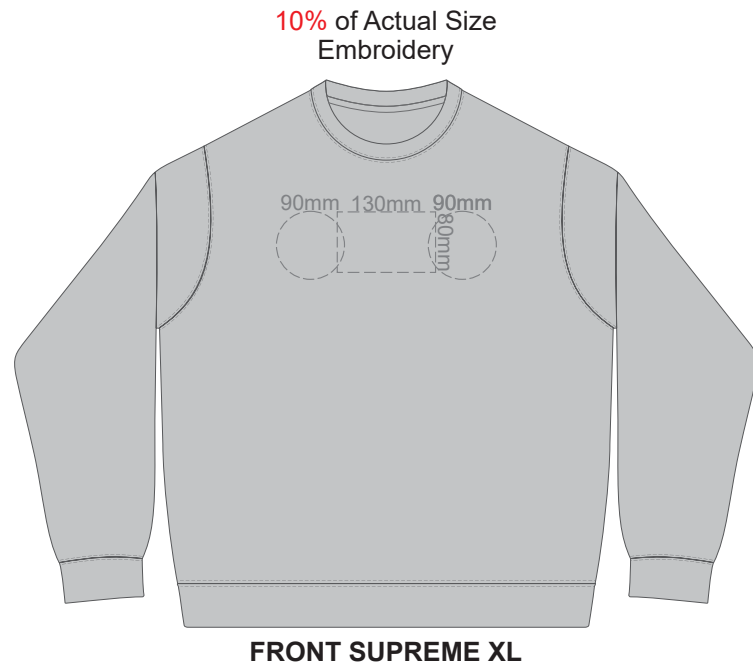

FRONT SUPREME MEDIUM

ASH
CHARCOAL
BLACK

10% of Actual Size
Colourflex Transfer
Faux Embroidery

FRONT SUPREME MEDIUM
Print area 280x200mm can be rotated to best suit.

BACK SUPREME MEDIUM
Print area 280x200mm can be rotated to best suit.
Branding area can be moved anywhere within the red line.

SIDE 1 SUPREME MEDIUM

SIDE 2 SUPREME MEDIUM

10% of Actual Size
Colourflex Transfer
Faux Embroidery

ASH
CHARCOAL
BLACK

10% of Actual Size
Screen Print

FRONT SUPREME LARGE

BACK SUPREME LARGE

10% of Actual Size
Embroidery

FRONT SUPREME LARGE

ASH
CHARCOAL
BLACK

10% of Actual Size
Colourflex Transfer
Faux Embroidery

FRONT SUPREME LARGE
Print area 280x200mm can be rotated to best suit.

BACK SUPREME LARGE
Print area 280x200mm can be rotated to best suit.
Branding area can be moved anywhere within the red line.

10% of Actual Size
Colourflex Transfer
Faux Embroidery

SIDE 1 SUPREME LARGE

SIDE 2 SUPREME LARGE

- ASH
- CHARCOAL
- BLACK

ASH
CHARCOAL
BLACK

10% of Actual Size
Colourflex Transfer
Faux Embroidery

FRONT SUPREME XL
Print area 280x200mm can be rotated to best suit.