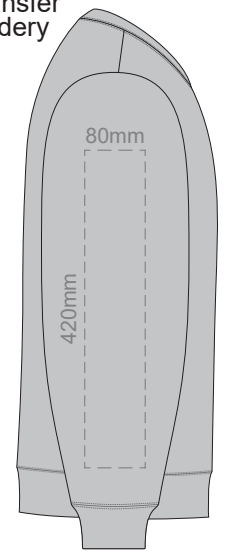

- ASH
- CHARCOAL
- BLACK

ASH
CHARCOAL
BLACK

10% of Actual Size
Colourflex Transfer
Faux Embroidery

FRONT SUPREME XS
Print area 280x200mm can be rotated to best suit.

BACK SUPREME XS
Print area 280x200mm can be rotated to best suit.
Branding area can be moved anywhere within the red line.

SIDE 1 SUPREME XS

SIDE 2 SUPREME XS

10% of Actual Size
Colourflex Transfer
Faux Embroidery

- ASH
- CHARCOAL
- BLACK

10% of Actual Size
Screen Print

FRONT SUPREME SMALL

BACK SUPREME SMALL

10% of Actual Size
Embroidery

FRONT SUPREME SMALL

ASH
CHARCOAL
BLACK

10% of Actual Size
Colourflex Transfer
Faux Embroidery

FRONT SUPREME SMALL
Print area 280x200mm can be rotated to best suit.

BACK SUPREME SMALL
Print area 280x200mm can be rotated to best suit.
Branding area can be moved anywhere within the red line.

FRONT SUPREME MEDIUM

ASH
CHARCOAL
BLACK

10% of Actual Size
Colourflex Transfer
Faux Embroidery

FRONT SUPREME MEDIUM
Print area 280x200mm can be rotated to best suit.

BACK SUPREME MEDIUM
Print area 280x200mm can be rotated to best suit.
Branding area can be moved anywhere within the red line.