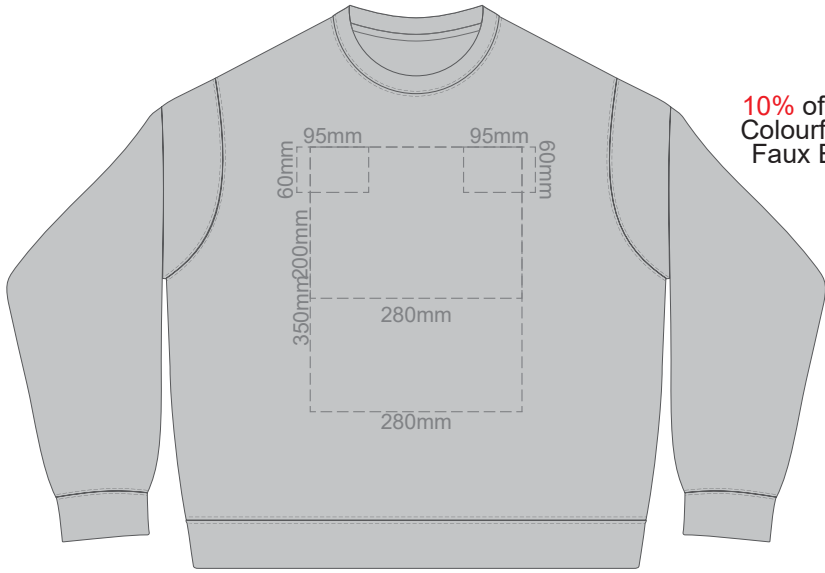

BACK SUPREME XL
Print area 280x200mm can be rotated to best suit.
Branding area can be moved anywhere within the red line.

10% of Actual Size
Colourflex Transfer
Faux Embroidery

SIDE 1 SUPREME XL

SIDE 2 SUPREME XL

FRONT SUPREME XXL
Print area 280x200mm can be rotated to best suit.

BACK SUPREME XXL
Print area 280x200mm can be rotated to best suit.
Branding area can be moved anywhere within the red line.

**SIDE 1 SUPREME
2XL**

**SIDE 2 SUPREME
2XL**

10% of Actual Size
Colourflex Transfer
Faux Embroidery

ASH
CHARCOAL
BLACK

10% of Actual Size
Screen Print

FRONT SUPREME 3XL

BACK SUPREME 3XL

10% of Actual Size
Embroidery

FRONT SUPREME 3XL

ASH
CHARCOAL
BLACK

10% of Actual Size
Colourflex Transfer
Faux Embroidery

FRONT SUPREME 3XL
Print area 280x200mm can be rotated to best suit.

BACK SUPREME 3XL
Print area 280x200mm can be rotated to best suit.
Branding area can be moved anywhere within the red line.