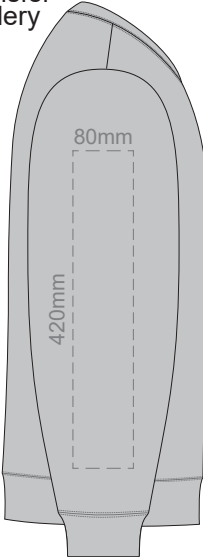

SIDE 1 SUPREME XS

SIDE 2 SUPREME XS

10% of Actual Size
Colourflex Transfer
Faux Embroidery

- ASH
- CHARCOAL
- BLACK

10% of Actual Size
Screen Print

FRONT SUPREME SMALL

BACK SUPREME SMALL

10% of Actual Size
Embroidery

FRONT SUPREME SMALL

ASH
CHARCOAL
BLACK

10% of Actual Size
Colourflex Transfer
Faux Embroidery

FRONT SUPREME SMALL
Print area 280x200mm can be rotated to best suit.

BACK SUPREME SMALL
Print area 280x200mm can be rotated to best suit.
Branding area can be moved anywhere within the red line.

10% of Actual Size
Colourflex Transfer
Faux Embroidery

SIDE 1 SUPREME SMALL

SIDE 2 SUPREME SMALL

- ASH
- CHARCOAL
- BLACK

10% of Actual Size
Screen Print

FRONT SUPREME MEDIUM

BACK SUPREME MEDIUM

10% of Actual Size
Embroidery

FRONT SUPREME MEDIUM

ASH
CHARCOAL
BLACK

10% of Actual Size
Colourflex Transfer
Faux Embroidery

FRONT SUPREME MEDIUM
Print area 280x200mm can be rotated to best suit.

BACK SUPREME MEDIUM
Print area 280x200mm can be rotated to best suit.
Branding area can be moved anywhere within the red line.