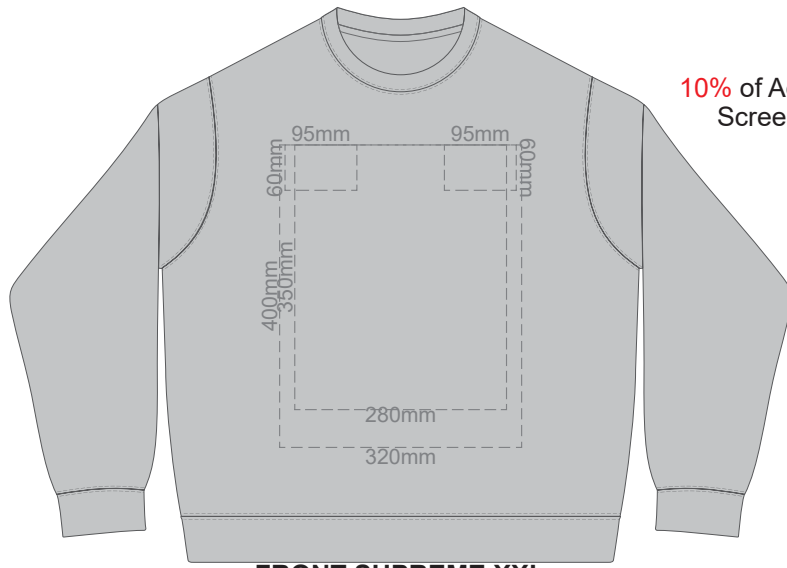

FRONT SUPREME XXL

- ASH
- CHARCOAL
- BLACK