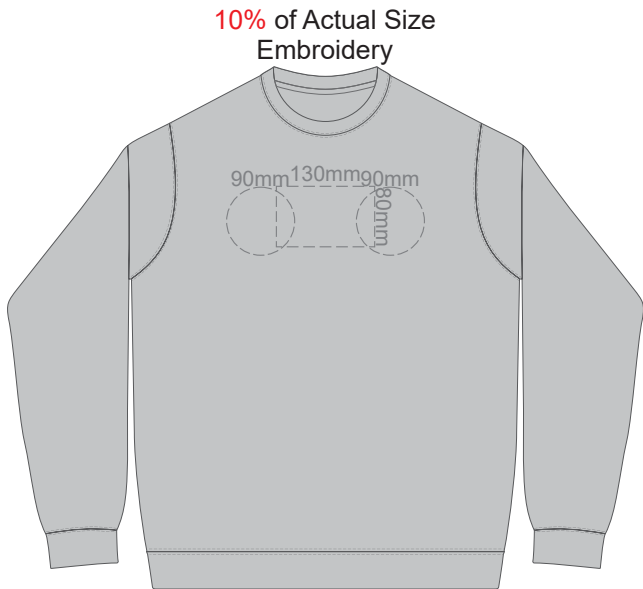

- ASH
- CHARCOAL
- BLACK

ASH
CHARCOAL
BLACK

10% of Actual Size
Colourflex Transfer
Faux Embroidery

FRONT SUPREME XS
Print area 280x200mm can be rotated to best suit.

BACK SUPREME XS
Print area 280x200mm can be rotated to best suit.
Branding area can be moved anywhere within the red line.

SIDE 1 SUPREME XS

SIDE 2 SUPREME XS

10% of Actual Size
Colourflex Transfer
Faux Embroidery

- ASH
- CHARCOAL
- BLACK

10% of Actual Size
Screen Print

FRONT SUPREME SMALL

BACK SUPREME SMALL

10% of Actual Size
Embroidery

FRONT SUPREME SMALL

ASH
CHARCOAL
BLACK

10% of Actual Size
Colourflex Transfer
Faux Embroidery

FRONT SUPREME SMALL
Print area 280x200mm can be rotated to best suit.

BACK SUPREME SMALL
Print area 280x200mm can be rotated to best suit.
Branding area can be moved anywhere within the red line.

10% of Actual Size
Colourflex Transfer
Faux Embroidery

SIDE 1 SUPREME SMALL

SIDE 2 SUPREME SMALL

- ASH
- CHARCOAL
- BLACK

10% of Actual Size
Screen Print

FRONT SUPREME MEDIUM

BACK SUPREME MEDIUM

10% of Actual Size
Embroidery