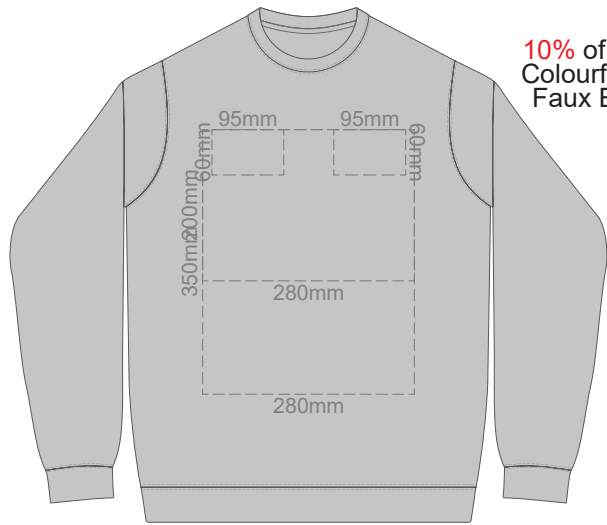

- ASH
- CHARCOAL
- BLACK

ASH
CHARCOAL
BLACK

10% of Actual Size
Colourflex Transfer
Faux Embroidery

FRONT SUPREME XS
Print area 280x200mm can be rotated to best suit.

BACK SUPREME XS
Print area 280x200mm can be rotated to best suit.
Branding area can be moved anywhere within the red line.

SIDE 1 SUPREME XS

SIDE 2 SUPREME XS

10% of Actual Size
Colourflex Transfer
Faux Embroidery

- ASH
- CHARCOAL
- BLACK

10% of Actual Size
Screen Print

FRONT SUPREME SMALL

BACK SUPREME SMALL

10% of Actual Size
Embroidery

FRONT SUPREME SMALL

ASH
CHARCOAL
BLACK

10% of Actual Size
Colourflex Transfer
Faux Embroidery

FRONT SUPREME SMALL
Print area 280x200mm can be rotated to best suit.

BACK SUPREME SMALL
Print area 280x200mm can be rotated to best suit.
Branding area can be moved anywhere within the red line.

FRONT SUPREME MEDIUM

ASH
CHARCOAL
BLACK

10% of Actual Size
Colourflex Transfer
Faux Embroidery

FRONT SUPREME MEDIUM
Print area 280x200mm can be rotated to best suit.

BACK SUPREME MEDIUM
Print area 280x200mm can be rotated to best suit.
Branding area can be moved anywhere within the red line.