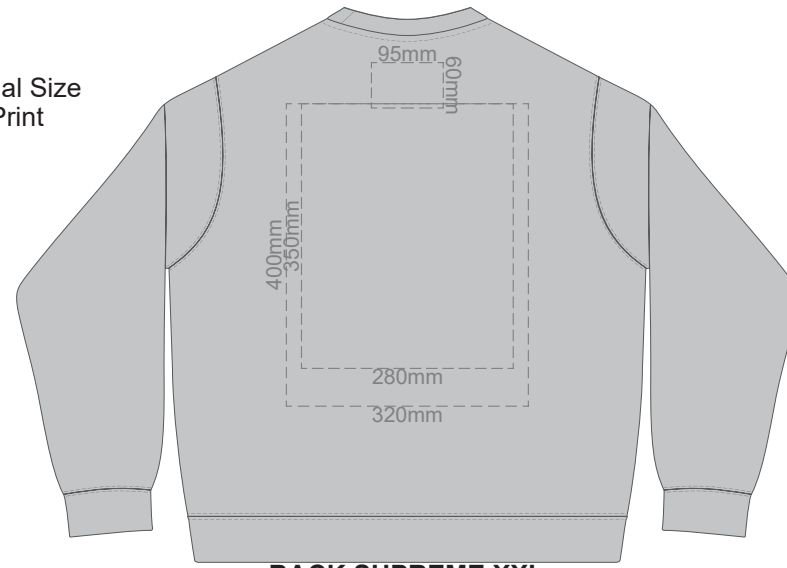

10% of Actual Size
Screen Print

BACK SUPREME XXL