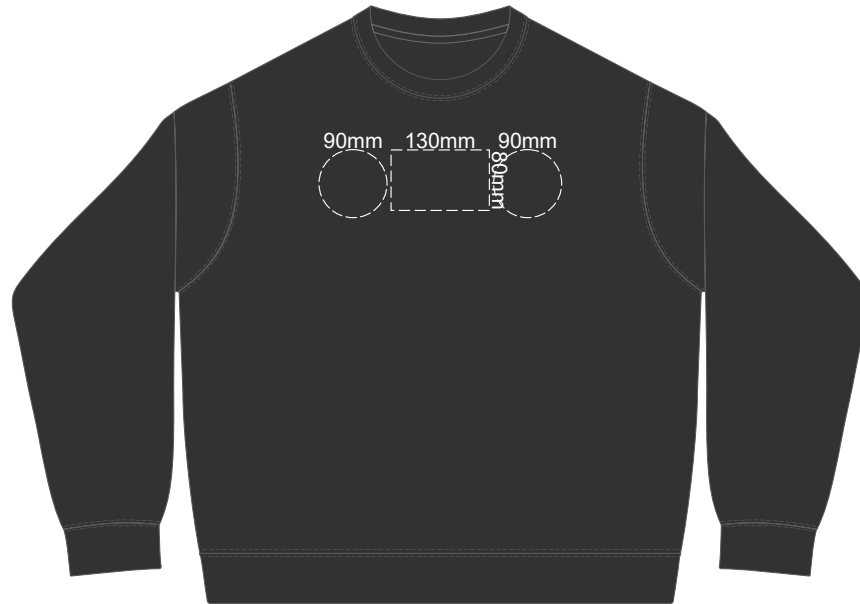

ASH
CHARCOAL
BLACK

10% of Actual Size
Colourflex Transfer
Faux Embroidery

FRONT SUPREME 3XL
Print area 280x200mm can be rotated to best suit.

BACK SUPREME 3XL
Print area 280x200mm can be rotated to best suit.
Branding area can be moved anywhere within the red line.

SIDE 1 SUPREME 3XL

SIDE 2 SUPREME 3XL

10% of Actual Size
Colourflex Transfer
Faux Embroidery

10% of Actual Size
Screen Print

**FRONT SUPREME 4XL
BLACK ONLY**

**BACK SUPREME 4XL
BLACK ONLY**

10% of Actual Size
Embroidery

**FRONT SUPREME 4XL
BLACK ONLY**

10% of Actual Size
Colourflex Transfer
Faux Embroidery

FRONT SUPREME 4XL
BLACK ONLY

Print area 280x200mm can be rotated to best suit.

BACK SUPREME 4XL
BLACK ONLY

Print area 280x200mm can be rotated to best suit.
Branding area can be moved anywhere within the red line.

SIDE 1 SUPREME
4XL

SIDE 2 SUPREME
4XL

10% of Actual Size
Colourflex Transfer
Faux Embroidery