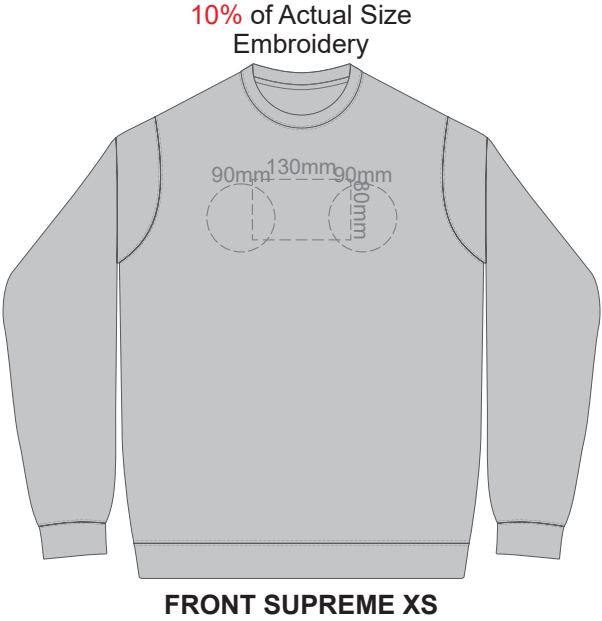

- ASH
- CHARCOAL
- BLACK

ASH
CHARCOAL
BLACK

10% of Actual Size
Colourflex Transfer
Faux Embroidery

FRONT SUPREME XS
Print area 280x200mm can be rotated to best suit.

BACK SUPREME XS
Print area 280x200mm can be rotated to best suit.
Branding area can be moved anywhere within the red line.

SIDE 1 SUPREME XS

SIDE 2 SUPREME XS

10% of Actual Size
Colourflex Transfer
Faux Embroidery

- ASH
- CHARCOAL
- BLACK

10% of Actual Size
Screen Print

FRONT SUPREME SMALL

BACK SUPREME SMALL

10% of Actual Size
Embroidery

FRONT SUPREME SMALL

ASH
CHARCOAL
BLACK

10% of Actual Size
Colourflex Transfer
Faux Embroidery

FRONT SUPREME SMALL
Print area 280x200mm can be rotated to best suit.

BACK SUPREME SMALL
Print area 280x200mm can be rotated to best suit.
Branding area can be moved anywhere within the red line.

FRONT SUPREME MEDIUM

ASH
CHARCOAL
BLACK

10% of Actual Size
Colourflex Transfer
Faux Embroidery

FRONT SUPREME MEDIUM
Print area 280x200mm can be rotated to best suit.

BACK SUPREME MEDIUM
Print area 280x200mm can be rotated to best suit.
Branding area can be moved anywhere within the red line.