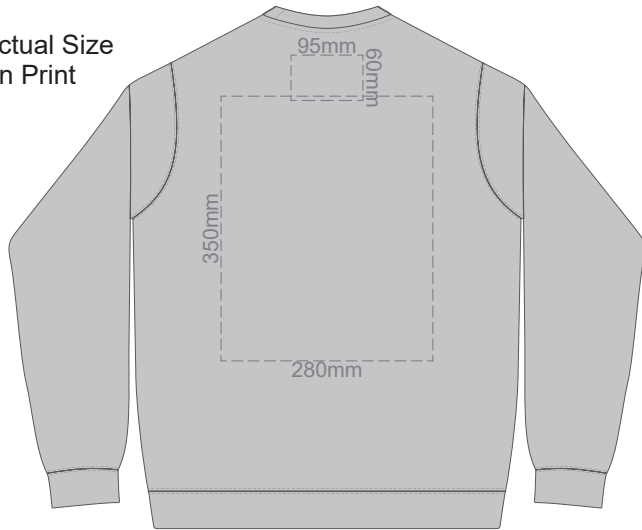

- ASH
- CHARCOAL
- BLACK

ASH
CHARCOAL
BLACK

10% of Actual Size
Colourflex Transfer
Faux Embroidery

FRONT SUPREME XS
Print area 280x200mm can be rotated to best suit.

BACK SUPREME XS
Print area 280x200mm can be rotated to best suit.
Branding area can be moved anywhere within the red line.

SIDE 1 SUPREME XS

SIDE 2 SUPREME XS

10% of Actual Size
Colourflex Transfer
Faux Embroidery

- ASH
- CHARCOAL
- BLACK

10% of Actual Size
Screen Print

FRONT SUPREME SMALL

BACK SUPREME SMALL

10% of Actual Size
Embroidery

FRONT SUPREME SMALL

ASH
CHARCOAL
BLACK

10% of Actual Size
Colourflex Transfer
Faux Embroidery

FRONT SUPREME SMALL
Print area 280x200mm can be rotated to best suit.

BACK SUPREME SMALL
Print area 280x200mm can be rotated to best suit.
Branding area can be moved anywhere within the red line.

10% of Actual Size
Colourflex Transfer
Faux Embroidery

SIDE 1 SUPREME SMALL

SIDE 2 SUPREME SMALL

- ASH
- CHARCOAL
- BLACK

10% of Actual Size
Screen Print

FRONT SUPREME MEDIUM

BACK SUPREME MEDIUM

10% of Actual Size
Embroidery