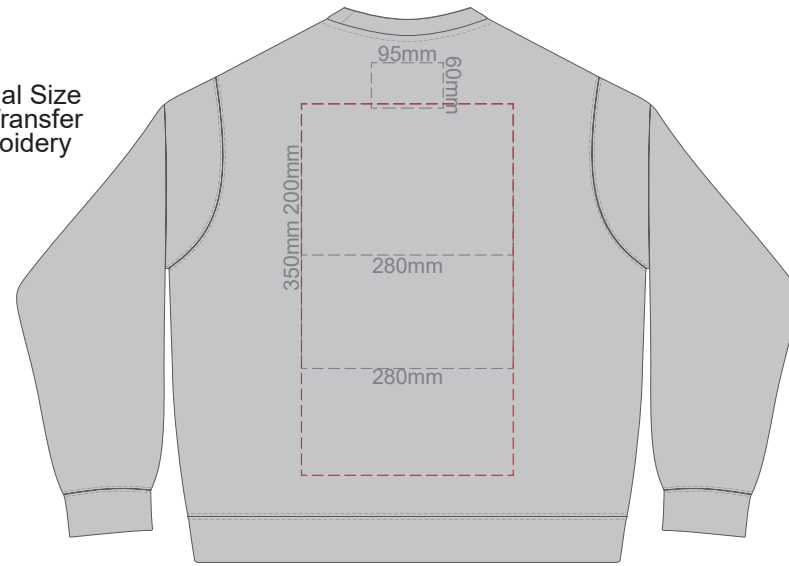

10% of Actual Size
Colourflex Transfer
Faux Embroidery

SIDE 1 SUPREME LARGE

SIDE 2 SUPREME LARGE

- ASH
- CHARCOAL
- BLACK

ASH
CHARCOAL
BLACK

10% of Actual Size
Colourflex Transfer
Faux Embroidery

FRONT SUPREME XL
Print area 280x200mm can be rotated to best suit.

BACK SUPREME XL
Print area 280x200mm can be rotated to best suit.
Branding area can be moved anywhere within the red line.

10% of Actual Size
Colourflex Transfer
Faux Embroidery

SIDE 1 SUPREME XL

SIDE 2 SUPREME XL

- ASH
- CHARCOAL
- BLACK

10% of Actual Size
Screen Print

BACK SUPREME XXL

FRONT SUPREME XXL

10% of Actual Size
Embroidery

FRONT SUPREME XXL

ASH
CHARCOAL
BLACK

10% of Actual Size
Colourflex Transfer
Faux Embroidery

FRONT SUPREME XXL
Print area 280x200mm can be rotated to best suit.

BACK SUPREME XXL
Print area 280x200mm can be rotated to best suit.
Branding area can be moved anywhere within the red line.

**SIDE 1 SUPREME
2XL**