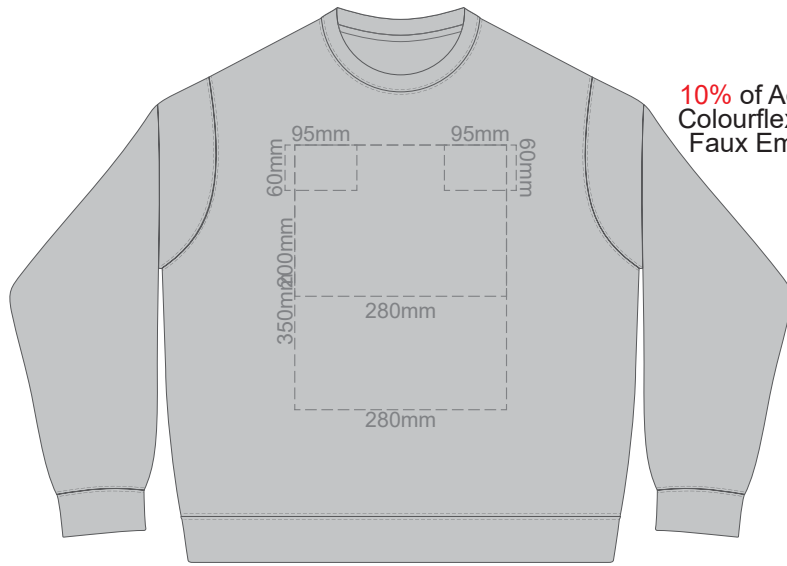

FRONT SUPREME LARGE

ASH
CHARCOAL
BLACK

10% of Actual Size
Colourflex Transfer
Faux Embroidery

FRONT SUPREME LARGE
Print area 280x200mm can be rotated to best suit.

BACK SUPREME LARGE
Print area 280x200mm can be rotated to best suit.
Branding area can be moved anywhere within the red line.

10% of Actual Size
Colourflex Transfer
Faux Embroidery

SIDE 1 SUPREME LARGE

SIDE 2 SUPREME LARGE

- ASH
- CHARCOAL
- BLACK

ASH
CHARCOAL
BLACK

10% of Actual Size
Colourflex Transfer
Faux Embroidery

FRONT SUPREME XL
Print area 280x200mm can be rotated to best suit.

BACK SUPREME XL
Print area 280x200mm can be rotated to best suit.
Branding area can be moved anywhere within the red line.

10% of Actual Size
Colourflex Transfer
Faux Embroidery

SIDE 1 SUPREME XL

SIDE 2 SUPREME XL

- ASH
- CHARCOAL
- BLACK

10% of Actual Size
Screen Print

BACK SUPREME XXL

FRONT SUPREME XXL

10% of Actual Size
Embroidery

FRONT SUPREME XXL

ASH
CHARCOAL
BLACK

10% of Actual Size
Colourflex Transfer
Faux Embroidery