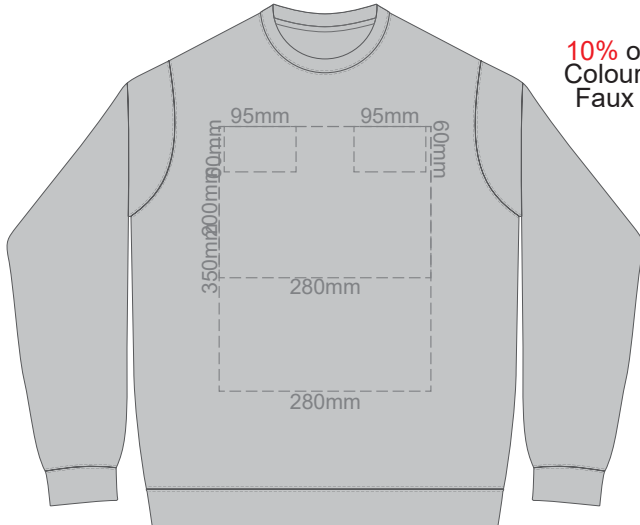

- ASH
- CHARCOAL
- BLACK

ASH
CHARCOAL
BLACK

10% of Actual Size
Colourflex Transfer
Faux Embroidery

FRONT SUPREME XS
Print area 280x200mm can be rotated to best suit.

BACK SUPREME XS
Print area 280x200mm can be rotated to best suit.
Branding area can be moved anywhere within the red line.

SIDE 1 SUPREME XS

SIDE 2 SUPREME XS

10% of Actual Size
Colourflex Transfer
Faux Embroidery

- ASH
- CHARCOAL
- BLACK

10% of Actual Size
Screen Print

FRONT SUPREME SMALL

BACK SUPREME SMALL

10% of Actual Size
Embroidery

FRONT SUPREME SMALL

ASH
CHARCOAL
BLACK

10% of Actual Size
Colourflex Transfer
Faux Embroidery

FRONT SUPREME SMALL
Print area 280x200mm can be rotated to best suit.

BACK SUPREME SMALL
Print area 280x200mm can be rotated to best suit.
Branding area can be moved anywhere within the red line.

10% of Actual Size
Colourflex Transfer
Faux Embroidery

SIDE 1 SUPREME SMALL

SIDE 2 SUPREME SMALL

- ASH
- CHARCOAL
- BLACK

10% of Actual Size
Screen Print

FRONT SUPREME MEDIUM

BACK SUPREME MEDIUM

10% of Actual Size
Embroidery