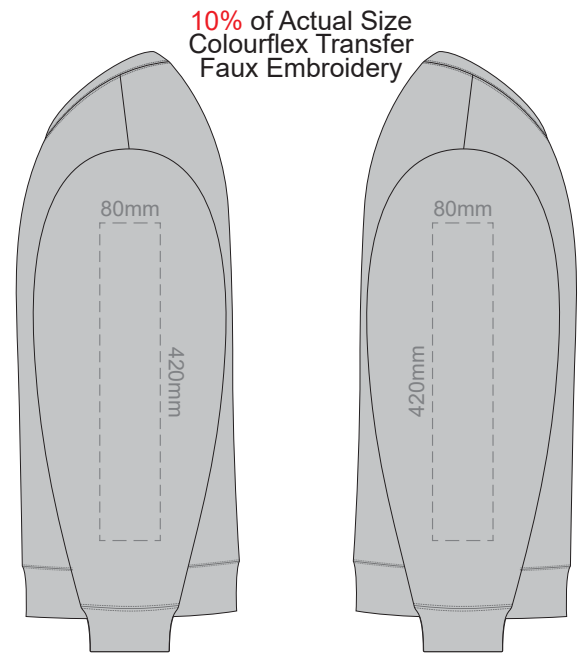

FRONT SUPREME MEDIUM

ASH
CHARCOAL
BLACK

10% of Actual Size
Colourflex Transfer
Faux Embroidery

FRONT SUPREME MEDIUM
Print area 280x200mm can be rotated to best suit.

BACK SUPREME MEDIUM
Print area 280x200mm can be rotated to best suit.
Branding area can be moved anywhere within the red line.

FRONT SUPREME LARGE

ASH
CHARCOAL
BLACK

10% of Actual Size
Colourflex Transfer
Faux Embroidery

FRONT SUPREME LARGE
Print area 280x200mm can be rotated to best suit.

BACK SUPREME LARGE
Print area 280x200mm can be rotated to best suit.
Branding area can be moved anywhere within the red line.

10% of Actual Size
Colourflex Transfer
Faux Embroidery

SIDE 1 SUPREME LARGE

SIDE 2 SUPREME LARGE

- ASH
- CHARCOAL
- BLACK

ASH
CHARCOAL
BLACK

10% of Actual Size
Colourflex Transfer
Faux Embroidery

FRONT SUPREME XL
Print area 280x200mm can be rotated to best suit.

BACK SUPREME XL
Print area 280x200mm can be rotated to best suit.
Branding area can be moved anywhere within the red line.

10% of Actual Size
Colourflex Transfer
Faux Embroidery

SIDE 1 SUPREME XL

SIDE 2 SUPREME XL