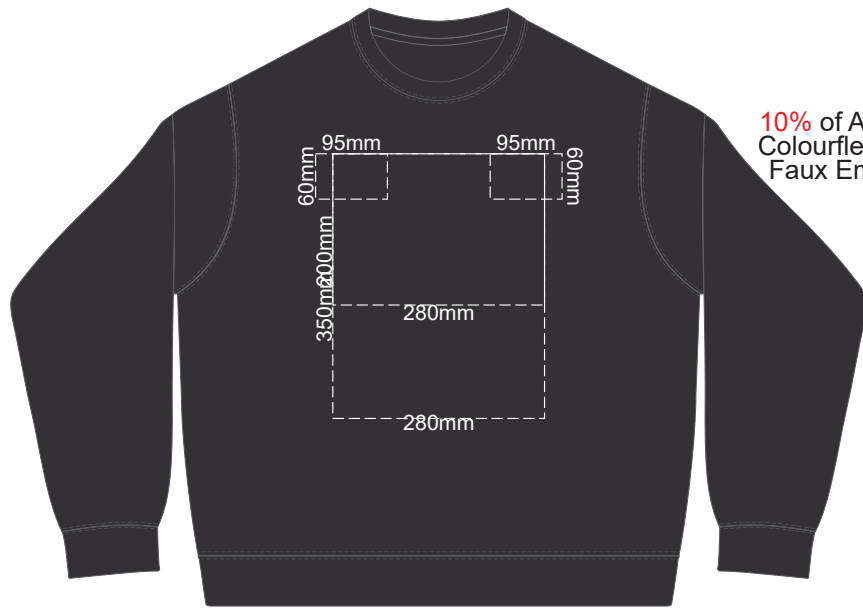

BACK SUPREME XL
Print area 280x200mm can be rotated to best suit.
Branding area can be moved anywhere within the red line.

10% of Actual Size
Colourflex Transfer
Faux Embroidery

SIDE 1 SUPREME XL

SIDE 2 SUPREME XL

ASH
CHARCOAL
BLACK

10% of Actual Size
Colourflex Transfer
Faux Embroidery

FRONT SUPREME 3XL
Print area 280x200mm can be rotated to best suit.

BACK SUPREME 3XL
Print area 280x200mm can be rotated to best suit.
Branding area can be moved anywhere within the red line.

SIDE 1 SUPREME 3XL

SIDE 2 SUPREME 3XL

10% of Actual Size
Colourflex Transfer
Faux Embroidery

10% of Actual Size
Screen Print

**FRONT SUPREME 4XL
BLACK ONLY**

**BACK SUPREME 4XL
BLACK ONLY**

10% of Actual Size
Embroidery

**FRONT SUPREME 4XL
BLACK ONLY**

10% of Actual Size
Colourflex Transfer
Faux Embroidery

FRONT SUPREME 4XL
BLACK ONLY

Print area 280x200mm can be rotated to best suit.

BACK SUPREME 4XL
BLACK ONLY

Print area 280x200mm can be rotated to best suit.
Branding area can be moved anywhere within the red line.