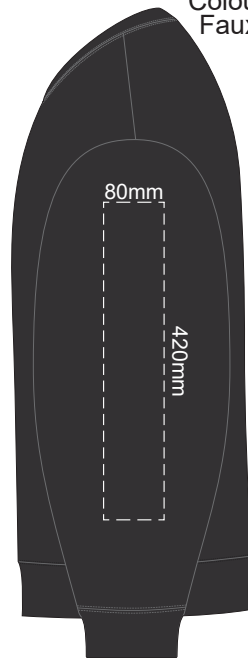

ASH
CHARCOAL
BLACK

10% of Actual Size
Colourflex Transfer
Faux Embroidery

FRONT SUPREME 3XL
Print area 280x200mm can be rotated to best suit.

BACK SUPREME 3XL
Print area 280x200mm can be rotated to best suit.
Branding area can be moved anywhere within the red line.

SIDE 1 SUPREME 3XL

SIDE 2 SUPREME 3XL

10% of Actual Size
Colourflex Transfer
Faux Embroidery

10% of Actual Size
Screen Print

**FRONT SUPREME 4XL
BLACK ONLY**

**BACK SUPREME 4XL
BLACK ONLY**

10% of Actual Size
Embroidery

**FRONT SUPREME 4XL
BLACK ONLY**

10% of Actual Size
Colourflex Transfer
Faux Embroidery

FRONT SUPREME 4XL
BLACK ONLY

Print area 280x200mm can be rotated to best suit.

BACK SUPREME 4XL
BLACK ONLY

Print area 280x200mm can be rotated to best suit.
Branding area can be moved anywhere within the red line.

SIDE 1 SUPREME
4XL

SIDE 2 SUPREME
4XL

10% of Actual Size
Colourflex Transfer
Faux Embroidery