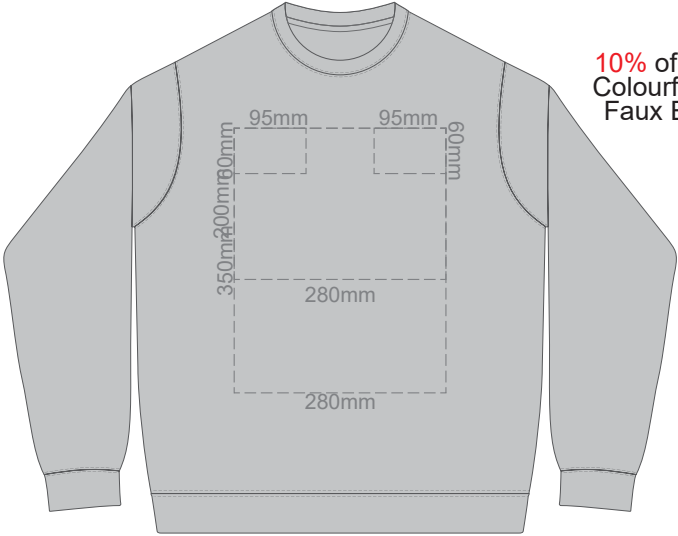

SIDE 1 SUPREME XS

SIDE 2 SUPREME XS

10% of Actual Size
Colourflex Transfer
Faux Embroidery

- ASH
- CHARCOAL
- BLACK

10% of Actual Size
Screen Print

FRONT SUPREME SMALL

BACK SUPREME SMALL

10% of Actual Size
Embroidery

FRONT SUPREME SMALL

ASH
CHARCOAL
BLACK

10% of Actual Size
Colourflex Transfer
Faux Embroidery

FRONT SUPREME SMALL
Print area 280x200mm can be rotated to best suit.

BACK SUPREME SMALL
Print area 280x200mm can be rotated to best suit.
Branding area can be moved anywhere within the red line.

10% of Actual Size
Colourflex Transfer
Faux Embroidery

SIDE 1 SUPREME SMALL

SIDE 2 SUPREME SMALL

- ASH
- CHARCOAL
- BLACK

10% of Actual Size
Screen Print

FRONT SUPREME MEDIUM

BACK SUPREME MEDIUM

10% of Actual Size
Embroidery

FRONT SUPREME MEDIUM

ASH
CHARCOAL
BLACK

10% of Actual Size
Colourflex Transfer
Faux Embroidery

FRONT SUPREME MEDIUM
Print area 280x200mm can be rotated to best suit.

BACK SUPREME MEDIUM
Print area 280x200mm can be rotated to best suit.
Branding area can be moved anywhere within the red line.