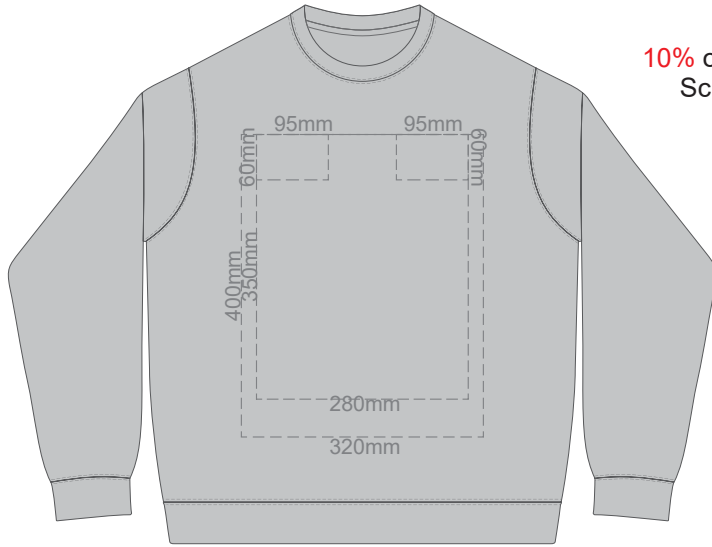

FRONT SUPREME SMALL

ASH
CHARCOAL
BLACK

10% of Actual Size
Colourflex Transfer
Faux Embroidery

FRONT SUPREME SMALL
Print area 280x200mm can be rotated to best suit.

BACK SUPREME SMALL
Print area 280x200mm can be rotated to best suit.
Branding area can be moved anywhere within the red line.

10% of Actual Size
Colourflex Transfer
Faux Embroidery

SIDE 1 SUPREME SMALL

SIDE 2 SUPREME SMALL

- ASH
- CHARCOAL
- BLACK

10% of Actual Size
Screen Print

FRONT SUPREME MEDIUM

BACK SUPREME MEDIUM

10% of Actual Size
Embroidery

FRONT SUPREME MEDIUM

ASH
CHARCOAL
BLACK

10% of Actual Size
Colourflex Transfer
Faux Embroidery

FRONT SUPREME MEDIUM
Print area 280x200mm can be rotated to best suit.

BACK SUPREME MEDIUM
Print area 280x200mm can be rotated to best suit.
Branding area can be moved anywhere within the red line.

SIDE 1 SUPREME MEDIUM

SIDE 2 SUPREME MEDIUM

10% of Actual Size
Colourflex Transfer
Faux Embroidery

ASH
CHARCOAL
BLACK

10% of Actual Size
Screen Print

FRONT SUPREME LARGE

BACK SUPREME LARGE

10% of Actual Size
Embroidery