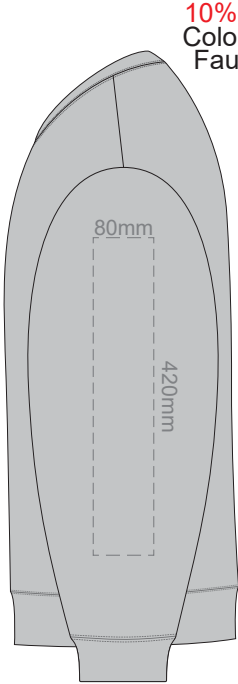

**SIDE 2 SUPREME
2XL**

10% of Actual Size
Colourflex Transfer
Faux Embroidery

ASH
CHARCOAL
BLACK

10% of Actual Size
Screen Print

FRONT SUPREME 3XL

BACK SUPREME 3XL

10% of Actual Size
Embroidery

FRONT SUPREME 3XL

ASH
CHARCOAL
BLACK

10% of Actual Size
Colourflex Transfer
Faux Embroidery

FRONT SUPREME 3XL
Print area 280x200mm can be rotated to best suit.

BACK SUPREME 3XL
Print area 280x200mm can be rotated to best suit.
Branding area can be moved anywhere within the red line.

SIDE 1 SUPREME 3XL

SIDE 2 SUPREME 3XL

10% of Actual Size
Colourflex Transfer
Faux Embroidery

10% of Actual Size
Screen Print

**FRONT SUPREME 4XL
BLACK ONLY**

**BACK SUPREME 4XL
BLACK ONLY**

10% of Actual Size
Embroidery

**FRONT SUPREME 4XL
BLACK ONLY**

10% of Actual Size
Colourflex Transfer
Faux Embroidery

FRONT SUPREME 4XL
BLACK ONLY

Print area 280x200mm can be rotated to best suit.

BACK SUPREME 4XL
BLACK ONLY

Print area 280x200mm can be rotated to best suit.
Branding area can be moved anywhere within the red line.