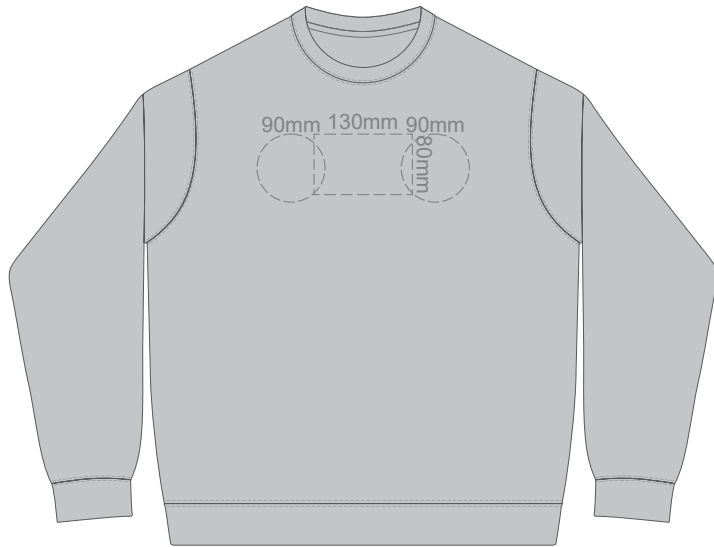

FRONT SUPREME SMALL

ASH
CHARCOAL
BLACK

10% of Actual Size
Colourflex Transfer
Faux Embroidery

FRONT SUPREME SMALL
Print area 280x200mm can be rotated to best suit.

BACK SUPREME SMALL
Print area 280x200mm can be rotated to best suit.
Branding area can be moved anywhere within the red line.

FRONT SUPREME MEDIUM

ASH
CHARCOAL
BLACK

10% of Actual Size
Colourflex Transfer
Faux Embroidery

FRONT SUPREME MEDIUM
Print area 280x200mm can be rotated to best suit.

BACK SUPREME MEDIUM
Print area 280x200mm can be rotated to best suit.
Branding area can be moved anywhere within the red line.

SIDE 1 SUPREME MEDIUM

SIDE 2 SUPREME MEDIUM

10% of Actual Size
Colourflex Transfer
Faux Embroidery

ASH
CHARCOAL
BLACK

10% of Actual Size
Screen Print

FRONT SUPREME LARGE

BACK SUPREME LARGE

10% of Actual Size
Embroidery

FRONT SUPREME LARGE

ASH
CHARCOAL
BLACK

10% of Actual Size
Colourflex Transfer
Faux Embroidery

FRONT SUPREME LARGE
Print area 280x200mm can be rotated to best suit.

BACK SUPREME LARGE
Print area 280x200mm can be rotated to best suit.
Branding area can be moved anywhere within the red line.