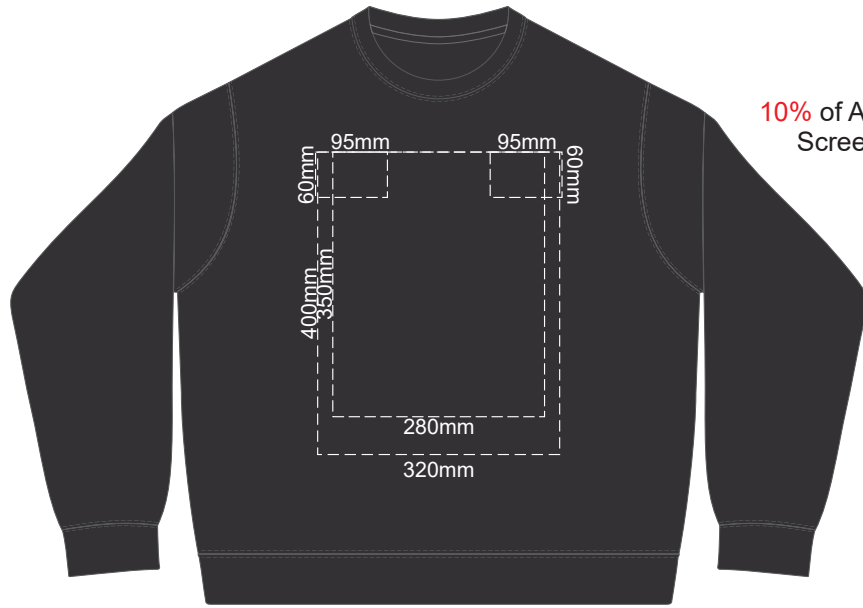

**SIDE 2 SUPREME
2XL**

10% of Actual Size
Colourflex Transfer
Faux Embroidery

ASH
CHARCOAL
BLACK

10% of Actual Size
Screen Print

FRONT SUPREME 3XL

BACK SUPREME 3XL

10% of Actual Size
Embroidery

FRONT SUPREME 3XL

ASH
CHARCOAL
BLACK

10% of Actual Size
Colourflex Transfer
Faux Embroidery

FRONT SUPREME 3XL
Print area 280x200mm can be rotated to best suit.

BACK SUPREME 3XL
Print area 280x200mm can be rotated to best suit.
Branding area can be moved anywhere within the red line.

SIDE 1 SUPREME 3XL

SIDE 2 SUPREME 3XL

10% of Actual Size
Colourflex Transfer
Faux Embroidery

10% of Actual Size
Screen Print

**FRONT SUPREME 4XL
BLACK ONLY**

**BACK SUPREME 4XL
BLACK ONLY**

10% of Actual Size
Embroidery

**FRONT SUPREME 4XL
BLACK ONLY**

10% of Actual Size
Colourflex Transfer
Faux Embroidery

FRONT SUPREME 4XL
BLACK ONLY

Print area 280x200mm can be rotated to best suit.

BACK SUPREME 4XL
BLACK ONLY

Print area 280x200mm can be rotated to best suit.
Branding area can be moved anywhere within the red line.