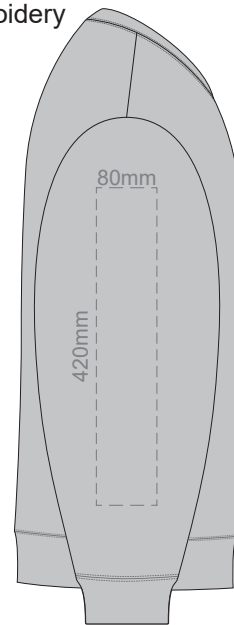

10% of Actual Size
Colourflex Transfer
Faux Embroidery

SIDE 1 SUPREME LARGE

SIDE 2 SUPREME LARGE

- ASH
- CHARCOAL
- BLACK

ASH
CHARCOAL
BLACK

10% of Actual Size
Colourflex Transfer
Faux Embroidery

FRONT SUPREME XL
Print area 280x200mm can be rotated to best suit.

BACK SUPREME XL
Print area 280x200mm can be rotated to best suit.
Branding area can be moved anywhere within the red line.

10% of Actual Size
Colourflex Transfer
Faux Embroidery

SIDE 1 SUPREME XL

SIDE 2 SUPREME XL

- ASH
- CHARCOAL
- BLACK

10% of Actual Size
Screen Print

BACK SUPREME XXL

FRONT SUPREME XXL

10% of Actual Size
Embroidery

FRONT SUPREME XXL

ASH
CHARCOAL
BLACK

10% of Actual Size
Colourflex Transfer
Faux Embroidery

FRONT SUPREME XXL
Print area 280x200mm can be rotated to best suit.

BACK SUPREME XXL
Print area 280x200mm can be rotated to best suit.
Branding area can be moved anywhere within the red line.

**SIDE 1 SUPREME
2XL**