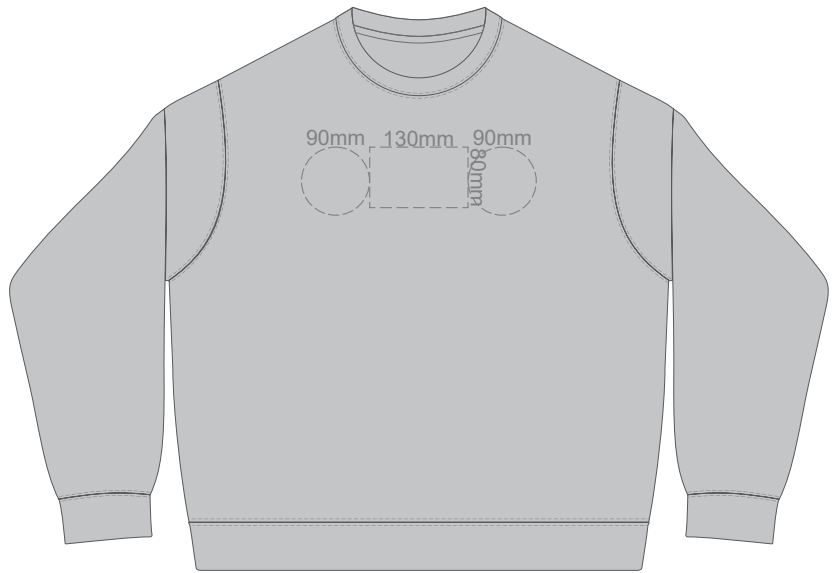

BACK SUPREME XL
Print area 280x200mm can be rotated to best suit.
Branding area can be moved anywhere within the red line.

10% of Actual Size
Colourflex Transfer
Faux Embroidery

SIDE 1 SUPREME XL

SIDE 2 SUPREME XL

FRONT SUPREME XXL
Print area 280x200mm can be rotated to best suit.

BACK SUPREME XXL
Print area 280x200mm can be rotated to best suit.
Branding area can be moved anywhere within the red line.

**SIDE 1 SUPREME
2XL**

**SIDE 2 SUPREME
2XL**

10% of Actual Size
Colourflex Transfer
Faux Embroidery

ASH
CHARCOAL
BLACK

10% of Actual Size
Screen Print

FRONT SUPREME 3XL

BACK SUPREME 3XL

10% of Actual Size
Embroidery

FRONT SUPREME 3XL

ASH
CHARCOAL
BLACK

10% of Actual Size
Colourflex Transfer
Faux Embroidery

FRONT SUPREME 3XL
Print area 280x200mm can be rotated to best suit.

BACK SUPREME 3XL
Print area 280x200mm can be rotated to best suit.
Branding area can be moved anywhere within the red line.