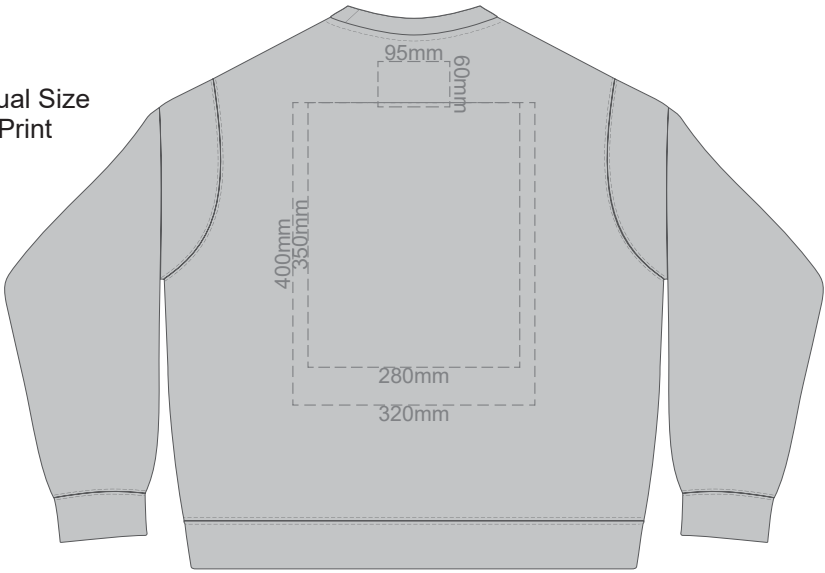

10% of Actual Size
Colourflex Transfer
Faux Embroidery

SIDE 1 SUPREME LARGE

SIDE 2 SUPREME LARGE

- ASH
- CHARCOAL
- BLACK

ASH
CHARCOAL
BLACK

10% of Actual Size
Colourflex Transfer
Faux Embroidery

FRONT SUPREME XL
Print area 280x200mm can be rotated to best suit.

BACK SUPREME XL
Print area 280x200mm can be rotated to best suit.
Branding area can be moved anywhere within the red line.

10% of Actual Size
Colourflex Transfer
Faux Embroidery

SIDE 1 SUPREME XL

SIDE 2 SUPREME XL

FRONT SUPREME XXL
Print area 280x200mm can be rotated to best suit.

BACK SUPREME XXL
Print area 280x200mm can be rotated to best suit.
Branding area can be moved anywhere within the red line.

**SIDE 1 SUPREME
2XL**

**SIDE 2 SUPREME
2XL**

10% of Actual Size
Colourflex Transfer
Faux Embroidery

ASH
CHARCOAL
BLACK

10% of Actual Size
Screen Print

FRONT SUPREME 3XL

BACK SUPREME 3XL

10% of Actual Size
Embroidery

FRONT SUPREME 3XL