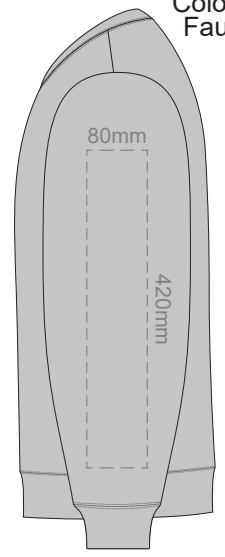

- ASH
- CHARCOAL
- BLACK

ASH
CHARCOAL
BLACK

10% of Actual Size
Colourflex Transfer
Faux Embroidery

FRONT SUPREME XS
Print area 280x200mm can be rotated to best suit.

BACK SUPREME XS
Print area 280x200mm can be rotated to best suit.
Branding area can be moved anywhere within the red line.

SIDE 1 SUPREME XS

SIDE 2 SUPREME XS

10% of Actual Size
Colourflex Transfer
Faux Embroidery

- ASH
- CHARCOAL
- BLACK

10% of Actual Size
Screen Print

FRONT SUPREME SMALL

BACK SUPREME SMALL

10% of Actual Size
Embroidery

FRONT SUPREME SMALL

ASH
CHARCOAL
BLACK

10% of Actual Size
Colourflex Transfer
Faux Embroidery

FRONT SUPREME SMALL
Print area 280x200mm can be rotated to best suit.

BACK SUPREME SMALL
Print area 280x200mm can be rotated to best suit.
Branding area can be moved anywhere within the red line.

FRONT SUPREME MEDIUM

ASH
CHARCOAL
BLACK

10% of Actual Size
Colourflex Transfer
Faux Embroidery

FRONT SUPREME MEDIUM
Print area 280x200mm can be rotated to best suit.

BACK SUPREME MEDIUM
Print area 280x200mm can be rotated to best suit.
Branding area can be moved anywhere within the red line.