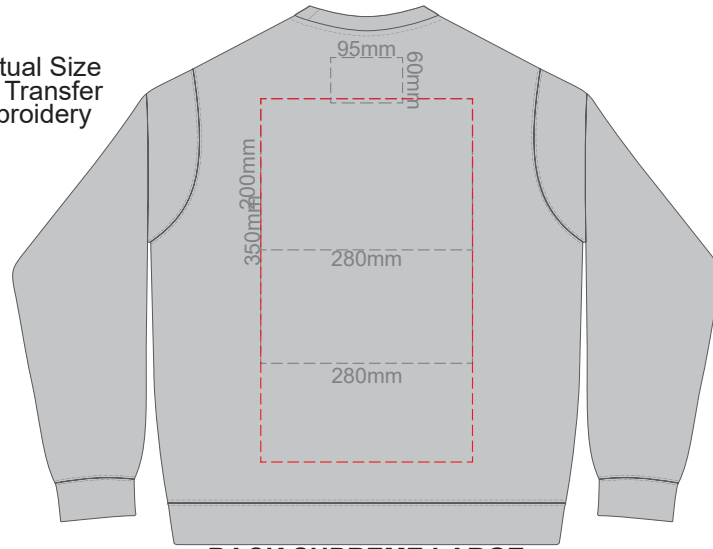

FRONT SUPREME MEDIUM

ASH
CHARCOAL
BLACK

10% of Actual Size
Colourflex Transfer
Faux Embroidery

FRONT SUPREME MEDIUM
Print area 280x200mm can be rotated to best suit.

BACK SUPREME MEDIUM
Print area 280x200mm can be rotated to best suit.
Branding area can be moved anywhere within the red line.

SIDE 1 SUPREME MEDIUM

SIDE 2 SUPREME MEDIUM

10% of Actual Size
Colourflex Transfer
Faux Embroidery

ASH
CHARCOAL
BLACK

10% of Actual Size
Screen Print

FRONT SUPREME LARGE

BACK SUPREME LARGE

10% of Actual Size
Embroidery

FRONT SUPREME LARGE

ASH
CHARCOAL
BLACK

10% of Actual Size
Colourflex Transfer
Faux Embroidery

FRONT SUPREME LARGE
Print area 280x200mm can be rotated to best suit.

BACK SUPREME LARGE
Print area 280x200mm can be rotated to best suit.
Branding area can be moved anywhere within the red line.

10% of Actual Size
Colourflex Transfer
Faux Embroidery

SIDE 1 SUPREME LARGE

SIDE 2 SUPREME LARGE

- ASH
- CHARCOAL
- BLACK

ASH
CHARCOAL
BLACK

10% of Actual Size
Colourflex Transfer
Faux Embroidery

FRONT SUPREME XL
Print area 280x200mm can be rotated to best suit.