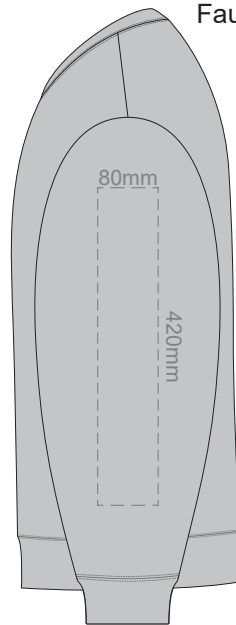

10% of Actual Size
Colourflex Transfer
Faux Embroidery

SIDE 1 SUPREME LARGE

SIDE 2 SUPREME LARGE

- ASH
- CHARCOAL
- BLACK

ASH
CHARCOAL
BLACK

10% of Actual Size
Colourflex Transfer
Faux Embroidery

FRONT SUPREME XL
Print area 280x200mm can be rotated to best suit.

BACK SUPREME XL
Print area 280x200mm can be rotated to best suit.
Branding area can be moved anywhere within the red line.

10% of Actual Size
Colourflex Transfer
Faux Embroidery

SIDE 1 SUPREME XL

SIDE 2 SUPREME XL

- ASH
- CHARCOAL
- BLACK

10% of Actual Size
Screen Print

BACK SUPREME XXL

FRONT SUPREME XXL

10% of Actual Size
Embroidery

FRONT SUPREME XXL

ASH
CHARCOAL
BLACK

10% of Actual Size
Colourflex Transfer
Faux Embroidery

FRONT SUPREME XXL
Print area 280x200mm can be rotated to best suit.

BACK SUPREME XXL
Print area 280x200mm can be rotated to best suit.
Branding area can be moved anywhere within the red line.

**SIDE 1 SUPREME
2XL**