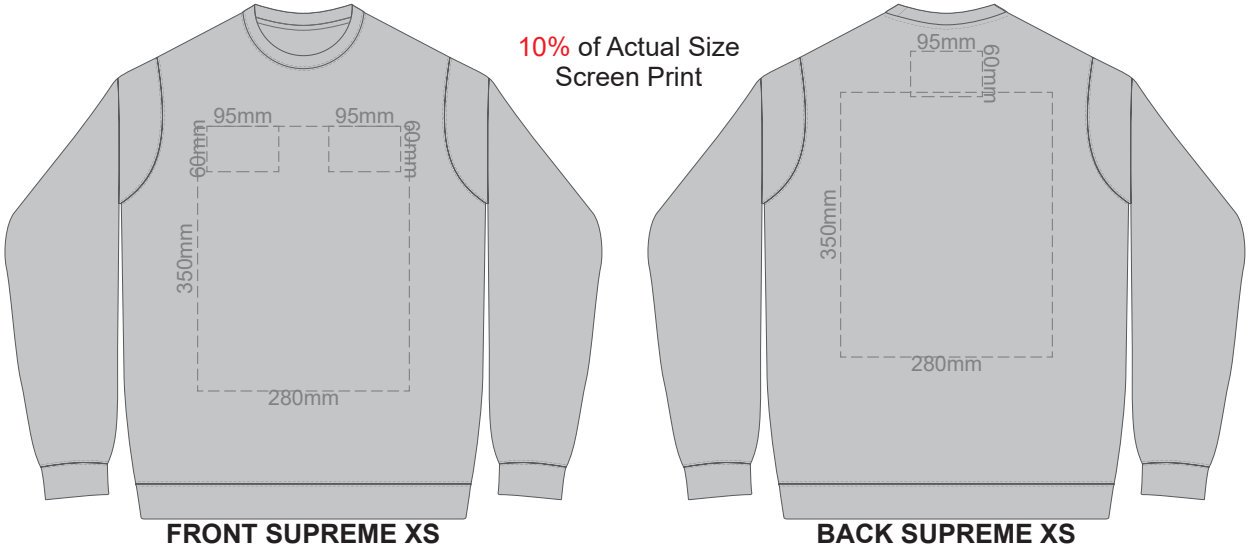

- ASH
- CHARCOAL
- BLACK

ASH
CHARCOAL
BLACK

10% of Actual Size
Colourflex Transfer
Faux Embroidery

FRONT SUPREME XS
Print area 280x200mm can be rotated to best suit.

BACK SUPREME XS
Print area 280x200mm can be rotated to best suit.
Branding area can be moved anywhere within the red line.

SIDE 1 SUPREME XS

SIDE 2 SUPREME XS

10% of Actual Size
Colourflex Transfer
Faux Embroidery

- ASH
- CHARCOAL
- BLACK

10% of Actual Size
Screen Print

FRONT SUPREME SMALL

BACK SUPREME SMALL

10% of Actual Size
Embroidery

FRONT SUPREME SMALL

ASH
CHARCOAL
BLACK

10% of Actual Size
Colourflex Transfer
Faux Embroidery

FRONT SUPREME SMALL
Print area 280x200mm can be rotated to best suit.

BACK SUPREME SMALL
Print area 280x200mm can be rotated to best suit.
Branding area can be moved anywhere within the red line.

FRONT SUPREME MEDIUM

ASH
CHARCOAL
BLACK

10% of Actual Size
Colourflex Transfer
Faux Embroidery

FRONT SUPREME MEDIUM
Print area 280x200mm can be rotated to best suit.

BACK SUPREME MEDIUM
Print area 280x200mm can be rotated to best suit.
Branding area can be moved anywhere within the red line.