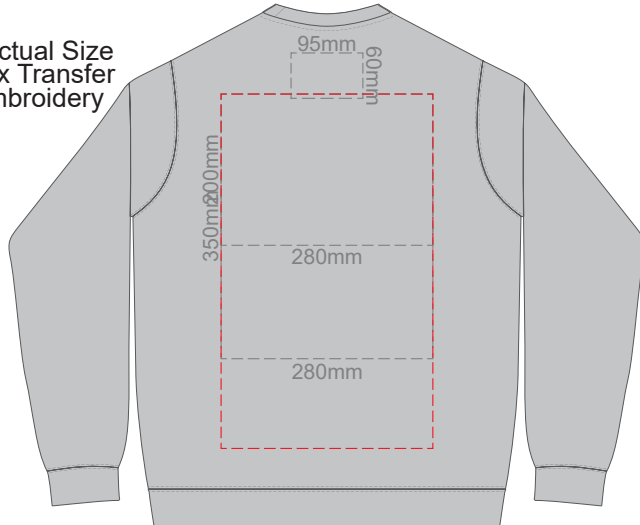

- ASH
- CHARCOAL
- BLACK

ASH
CHARCOAL
BLACK

10% of Actual Size
Colourflex Transfer
Faux Embroidery

FRONT SUPREME XS
Print area 280x200mm can be rotated to best suit.

BACK SUPREME XS
Print area 280x200mm can be rotated to best suit.
Branding area can be moved anywhere within the red line.

SIDE 1 SUPREME XS

SIDE 2 SUPREME XS

10% of Actual Size
Colourflex Transfer
Faux Embroidery

- ASH
- CHARCOAL
- BLACK

10% of Actual Size
Screen Print

FRONT SUPREME SMALL

BACK SUPREME SMALL

10% of Actual Size
Embroidery

FRONT SUPREME SMALL

ASH
CHARCOAL
BLACK

10% of Actual Size
Colourflex Transfer
Faux Embroidery

FRONT SUPREME SMALL
Print area 280x200mm can be rotated to best suit.

BACK SUPREME SMALL
Print area 280x200mm can be rotated to best suit.
Branding area can be moved anywhere within the red line.

FRONT SUPREME MEDIUM

ASH
CHARCOAL
BLACK

10% of Actual Size
Colourflex Transfer
Faux Embroidery

FRONT SUPREME MEDIUM
Print area 280x200mm can be rotated to best suit.

BACK SUPREME MEDIUM
Print area 280x200mm can be rotated to best suit.
Branding area can be moved anywhere within the red line.